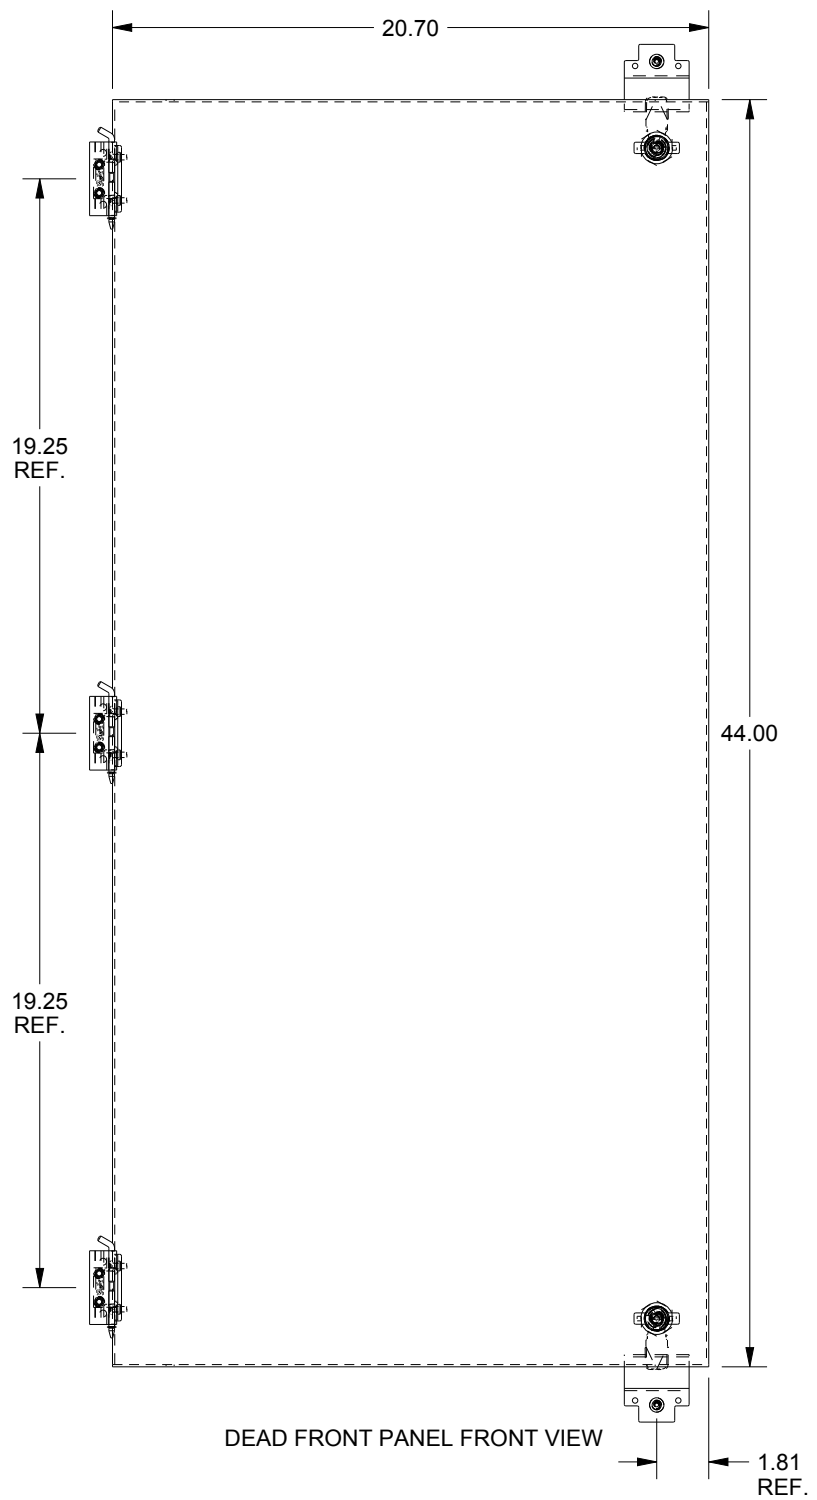

SAGINAW CONTROL & ENGINEERING SCE-DF48EL24LP

DEAD FRONT PANEL FRONT VIEW

DEAD FRONT PANEL REAR VIEW