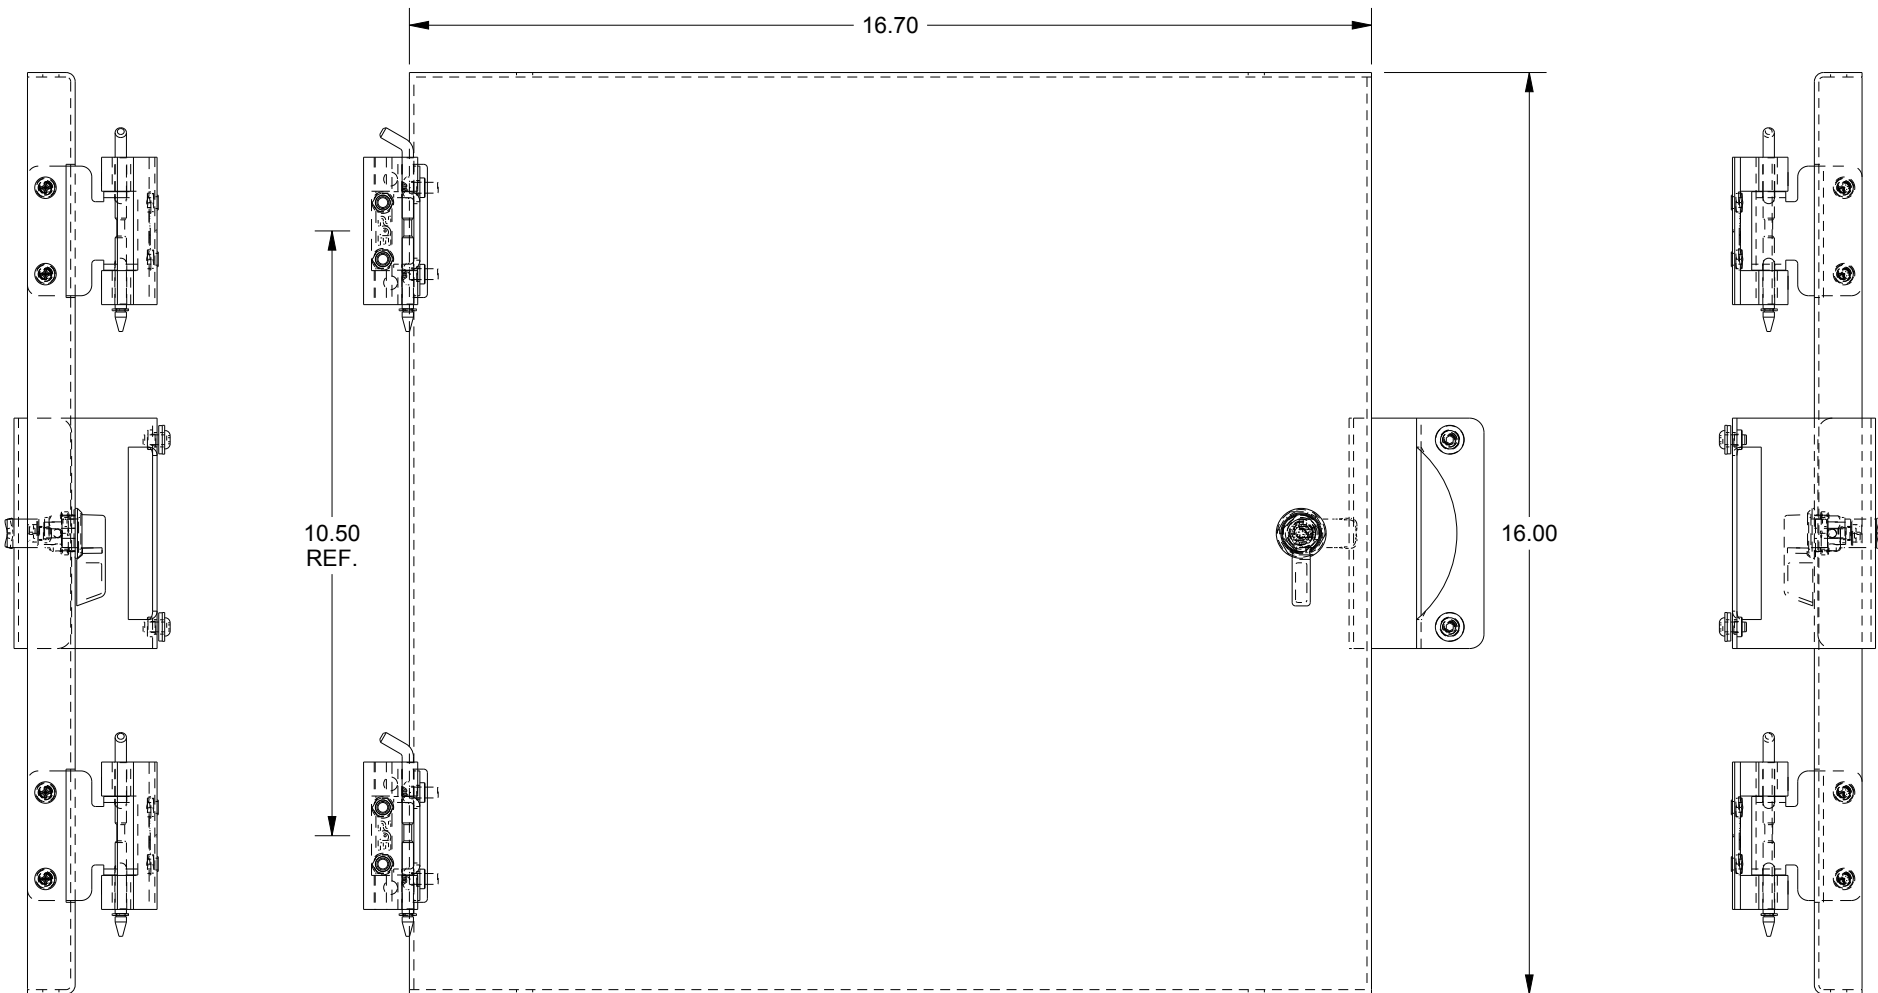

SAGINAW CONTROL & ENGINEERING SCE-DF20EL20LP

DEAD FRONT PANEL FRONT VIEW