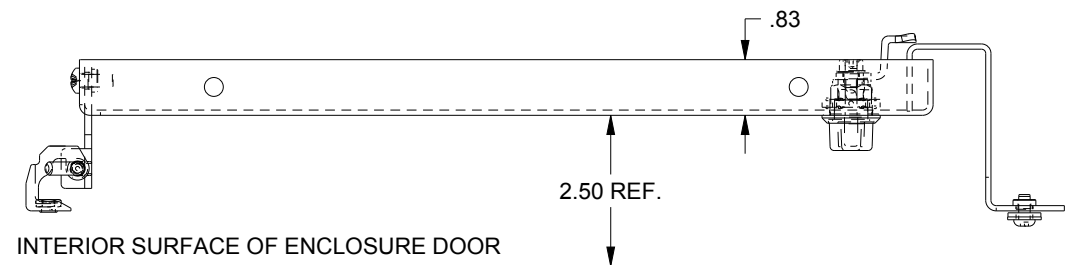

# SAGINAW CONTROL & ENGINEERING SCE-DF20EL16LP

DEAD FRONT PANEL FRONT VIEW

DEAD FRONT PANEL REAR VIEW