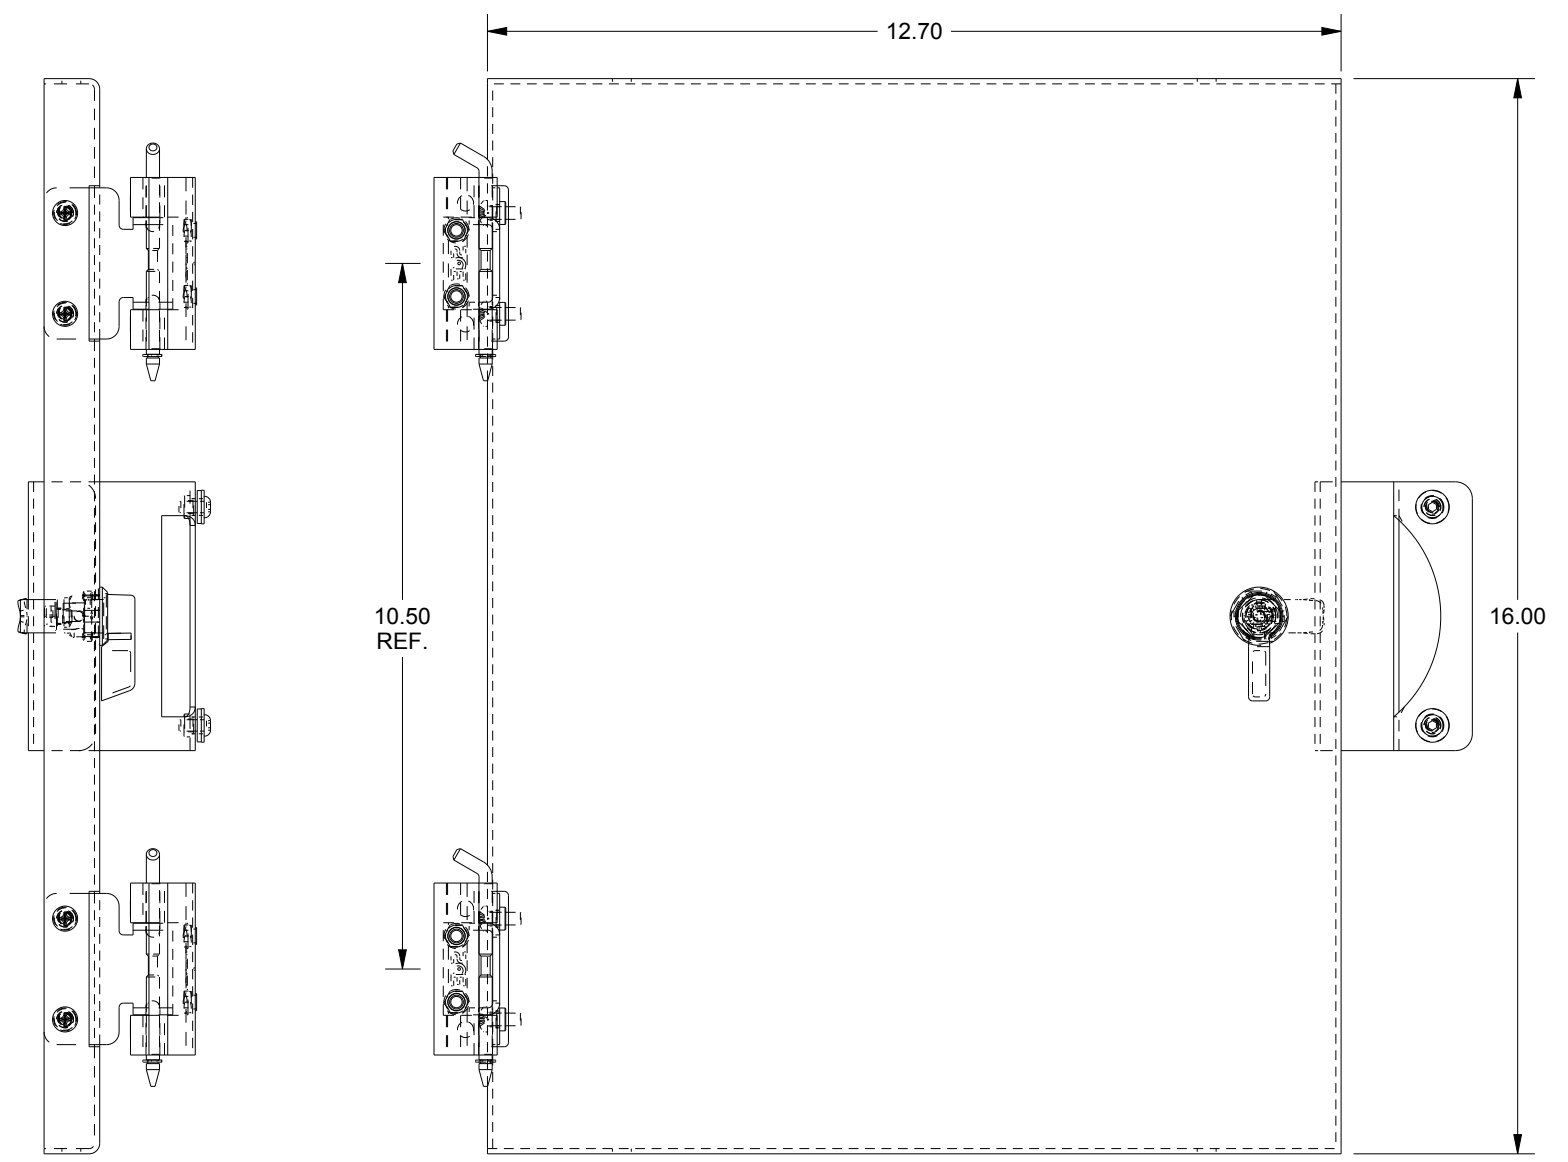

# SAGINAW CONTROL & ENGINEERING SCE-DF20EL16LP

DEAD FRONT PANEL FRONT VIEW

DEAD FRONT PANEL REAR VIEW