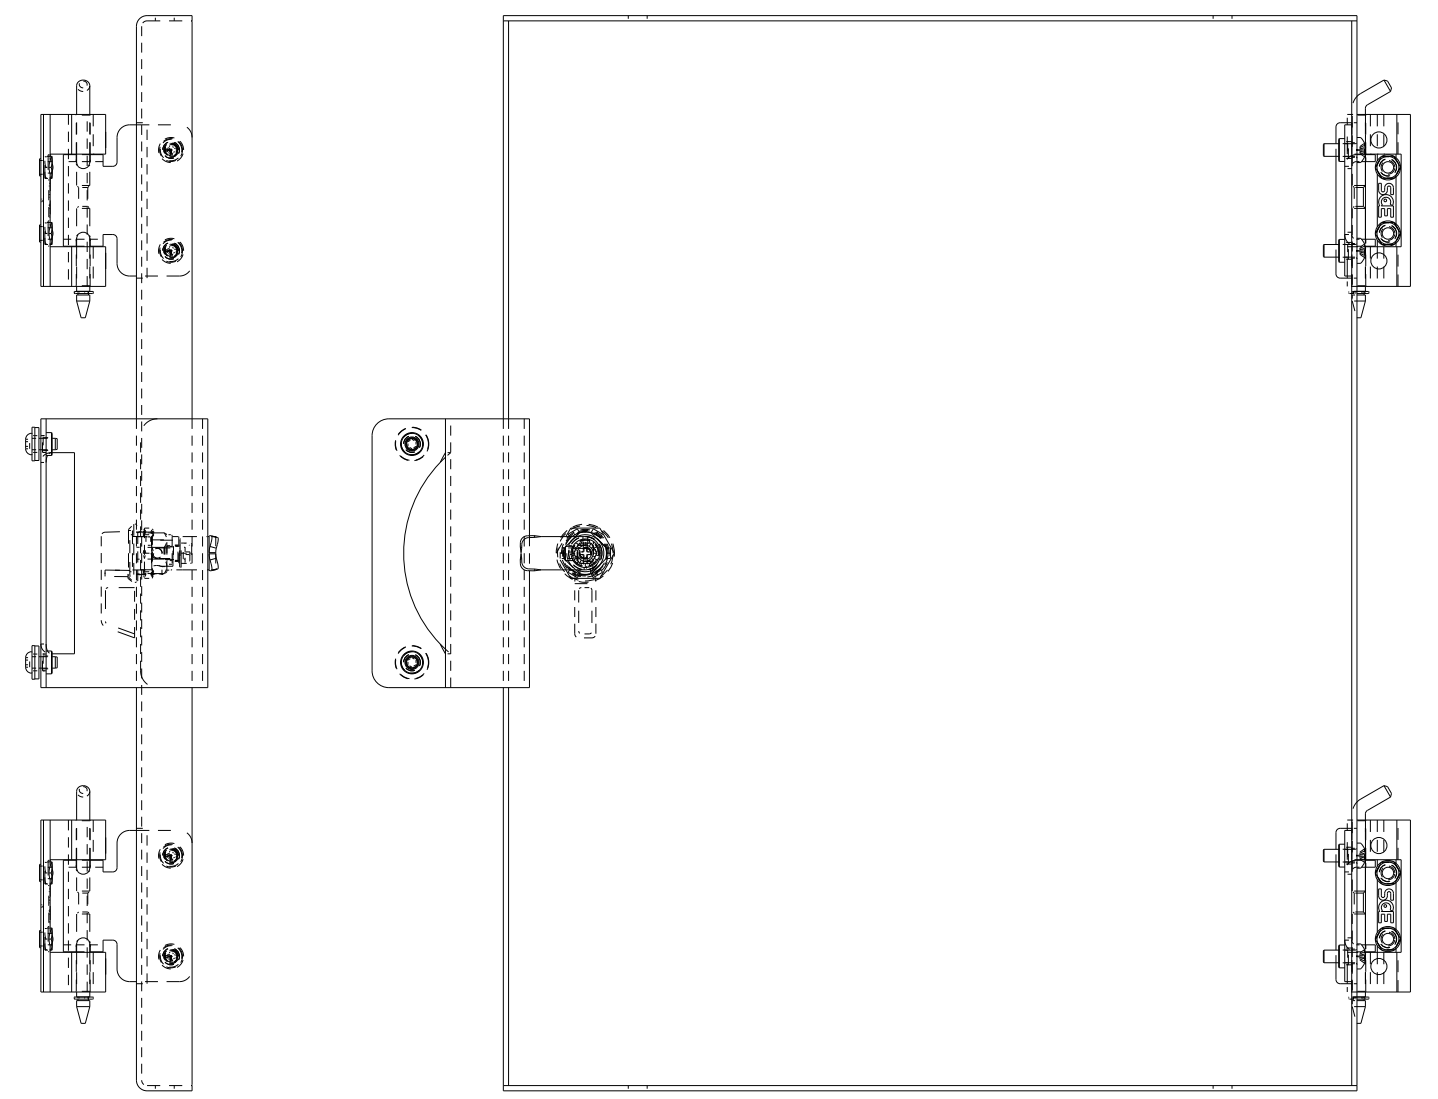

# SAGINAW CONTROL & ENGINEERING SCE-DF20EL16LP

DEAD FRONT PANEL FRONT VIEW

DEAD FRONT PANEL REAR VIEW