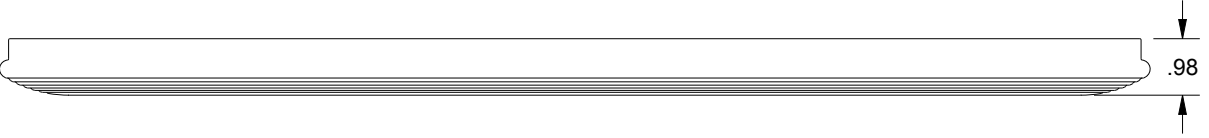

SAGINAW CONTROL & ENGINEERING

SCE-AW2016SG

LAMINATED SAFETY
GLASS WINDOW