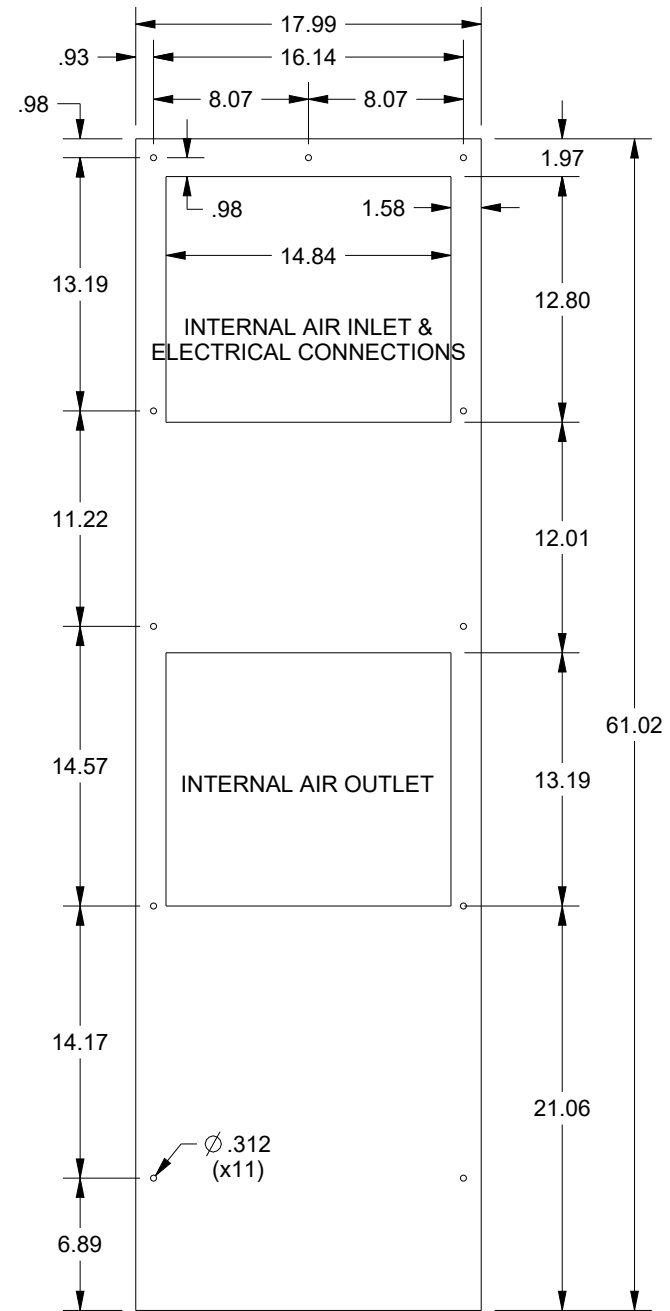

## SCE-AC8500B460VSS

MOUNTING PATTERN