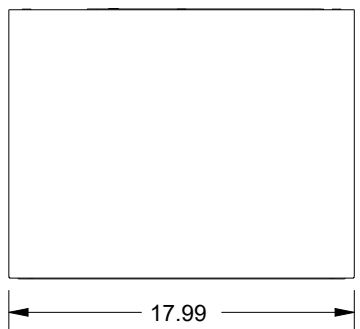

## SCE-AC8500B460VSS

MOUNTING PATTERN