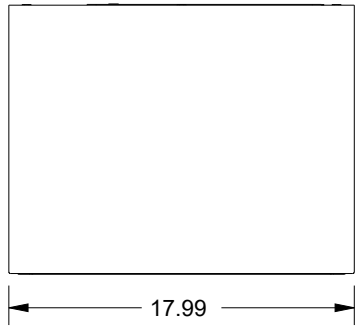

SAGINAW CONTROL & ENGINEERING

SCE-AC8500B460VSS6

MOUNTING PATTERN