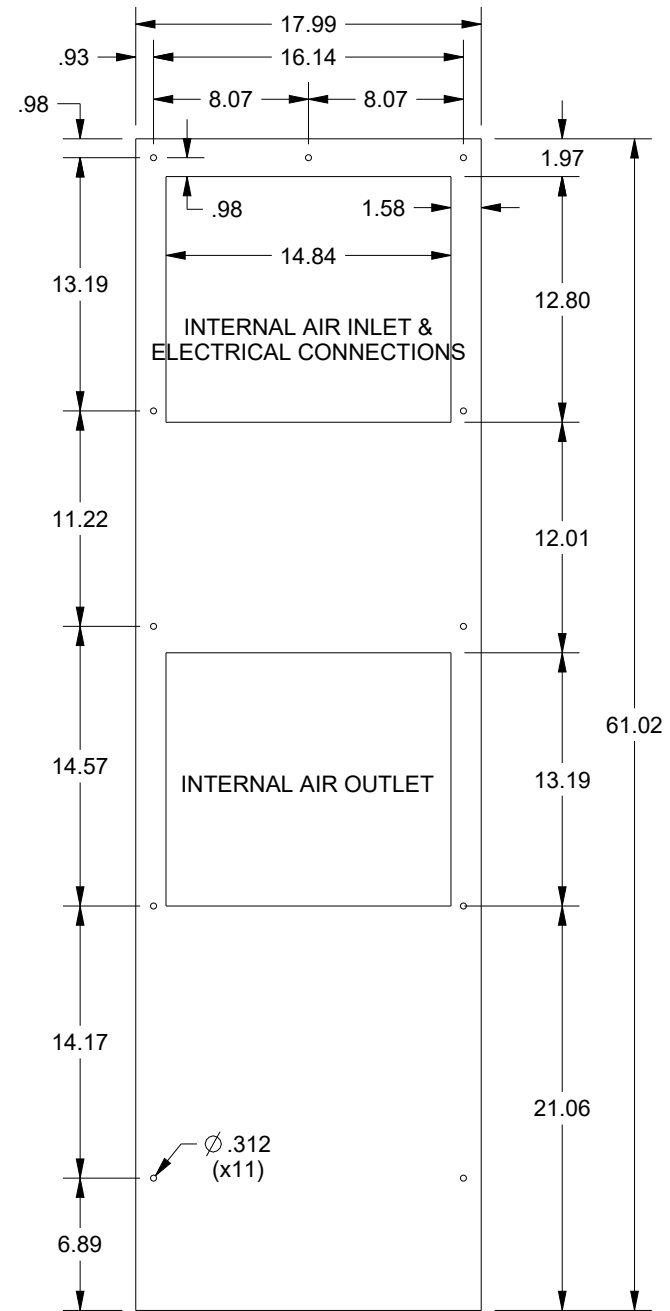

SAGINAW CONTROL & ENGINEERING

SCE-AC8500B460VSS6

MOUNTING PATTERN