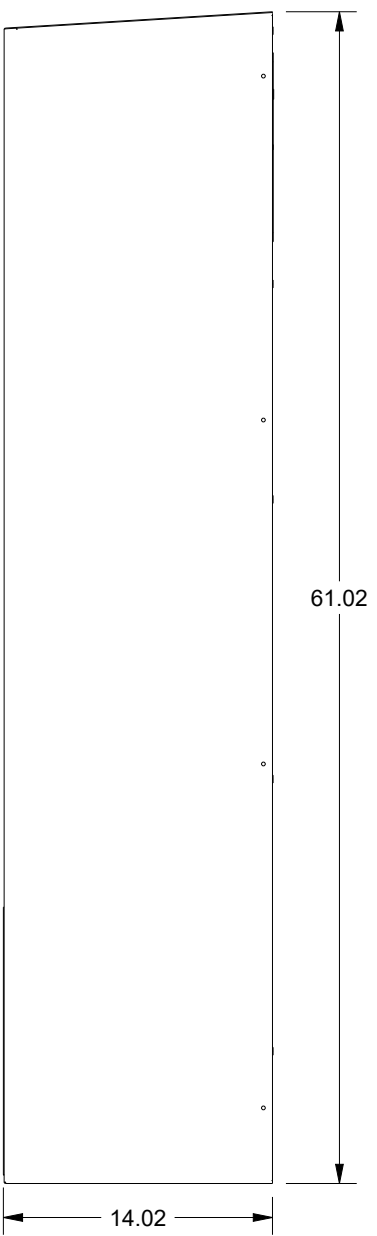

SAGINAW CONTROL & ENGINEERING

SCE-AC8500B460V

MOUNTING PATTERN