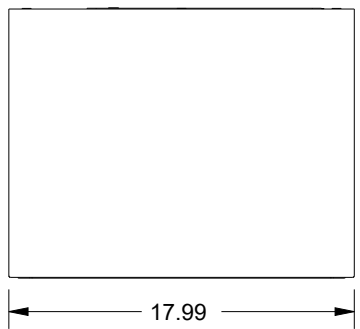

SAGINAW CONTROL & ENGINEERING

SCE-AC8500B460V

MOUNTING PATTERN