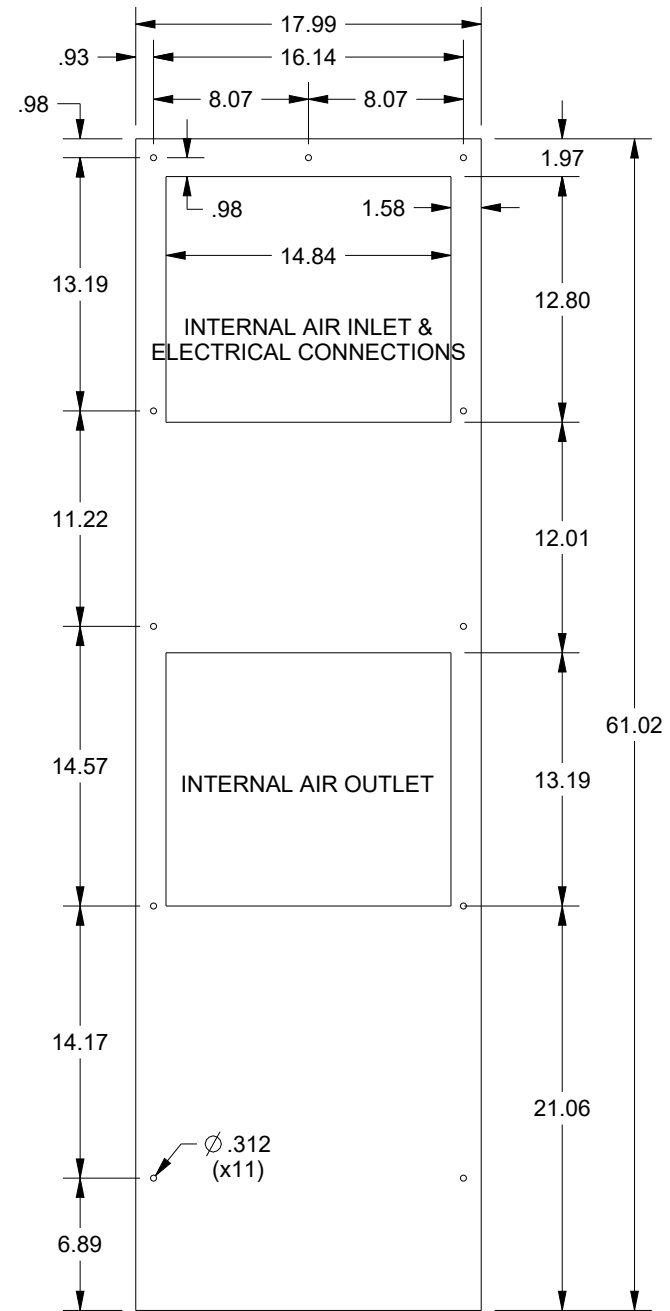

SAGINAW CONTROL & ENGINEERING

SCE-AC8500B460V

MOUNTING PATTERN