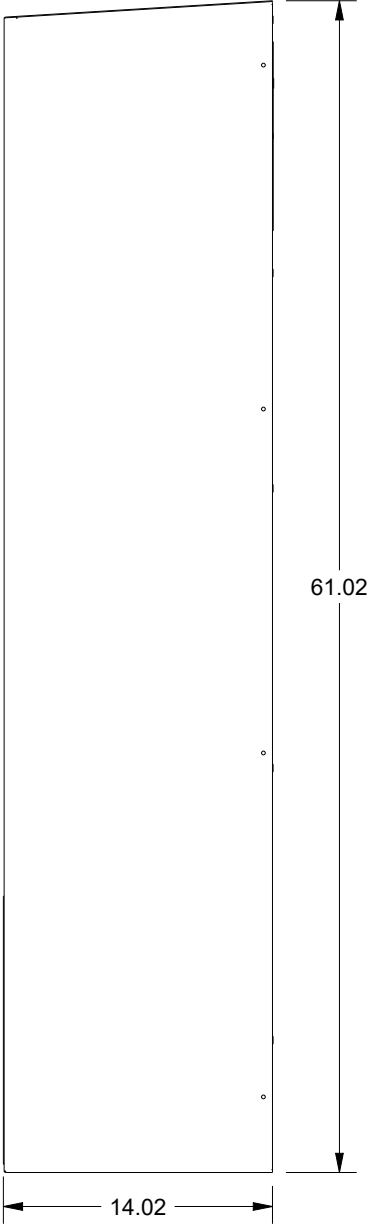

## SCE-AC8500B230VSS

MOUNTING PATTERN