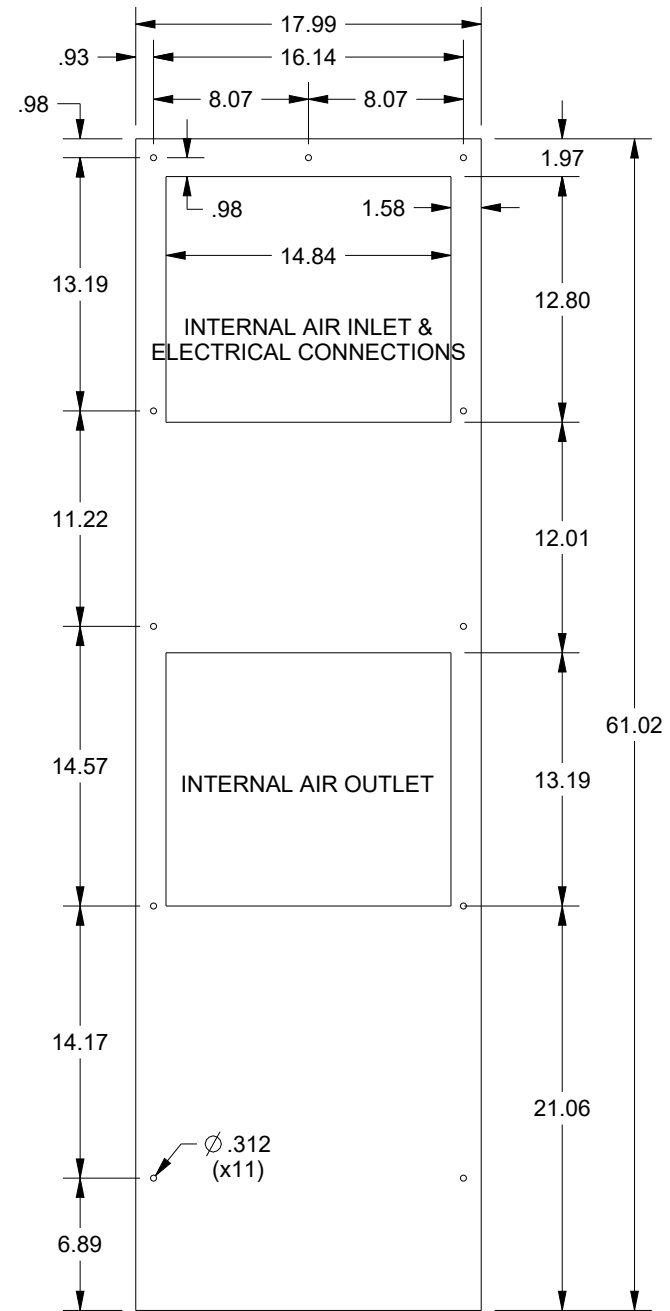

## SCE-AC8500B230VSS

MOUNTING PATTERN