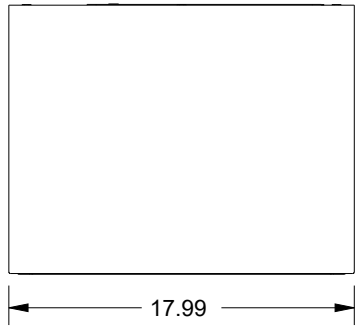

## SCE-AC8500B230VSS

MOUNTING PATTERN