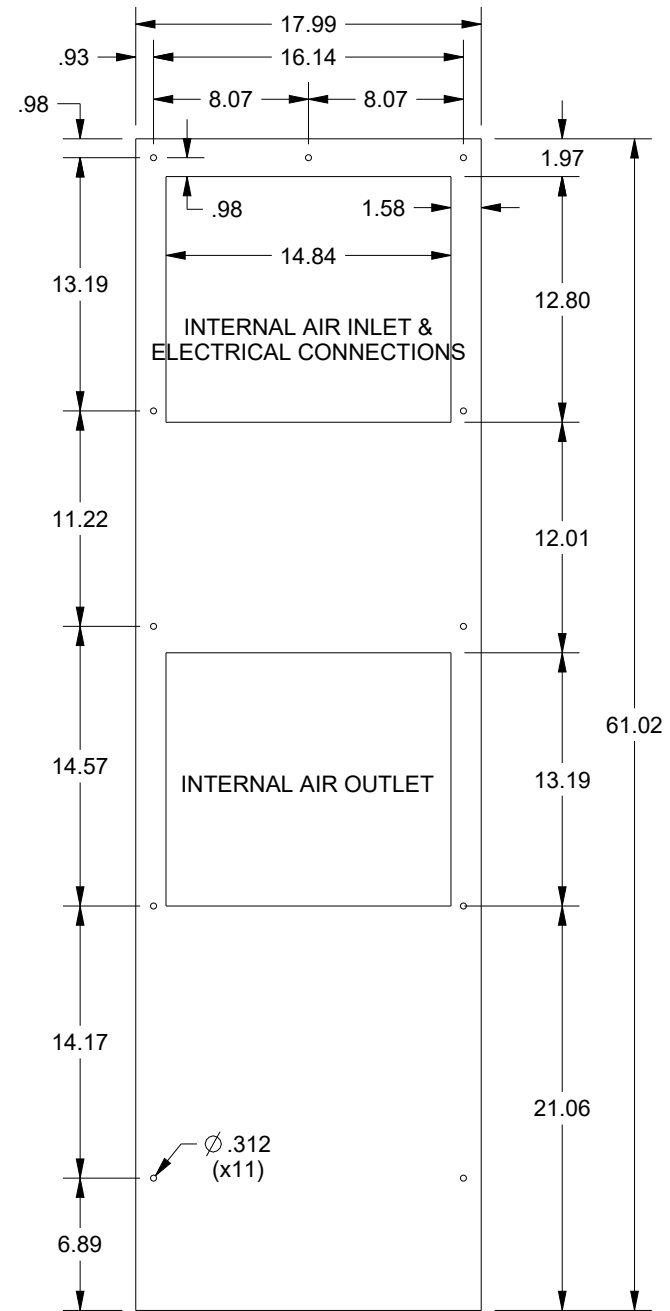

SAGINAW CONTROL & ENGINEERING

SCE-AC8500B230V

MOUNTING PATTERN