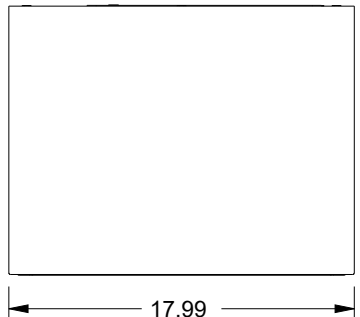

SAGINAW CONTROL & ENGINEERING

SCE-AC8500B230V

MOUNTING PATTERN