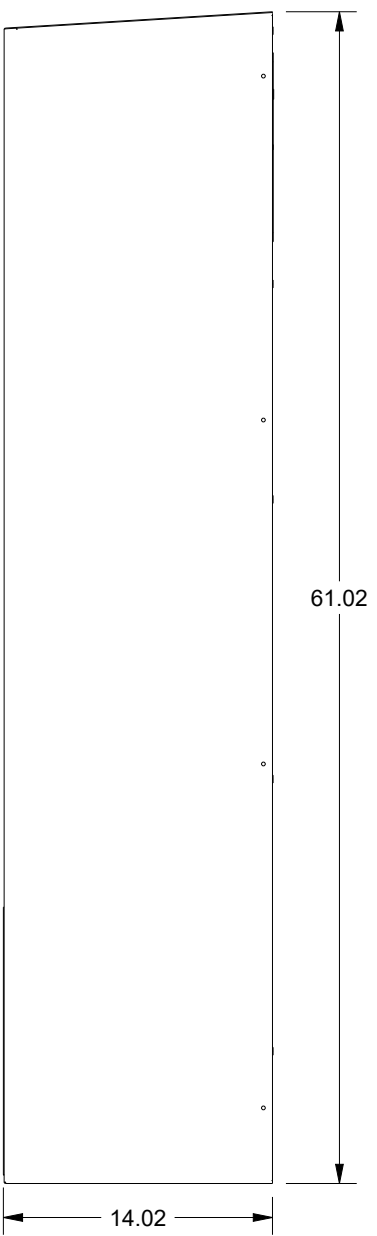

SAGINAW CONTROL & ENGINEERING

SCE-AC8500B230V

MOUNTING PATTERN