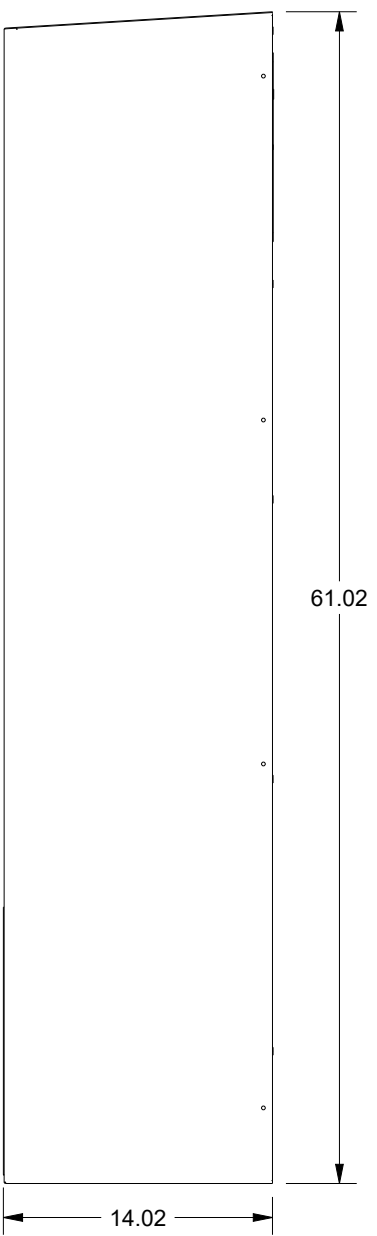

## SCE-AC8500B120VSS

MOUNTING PATTERN