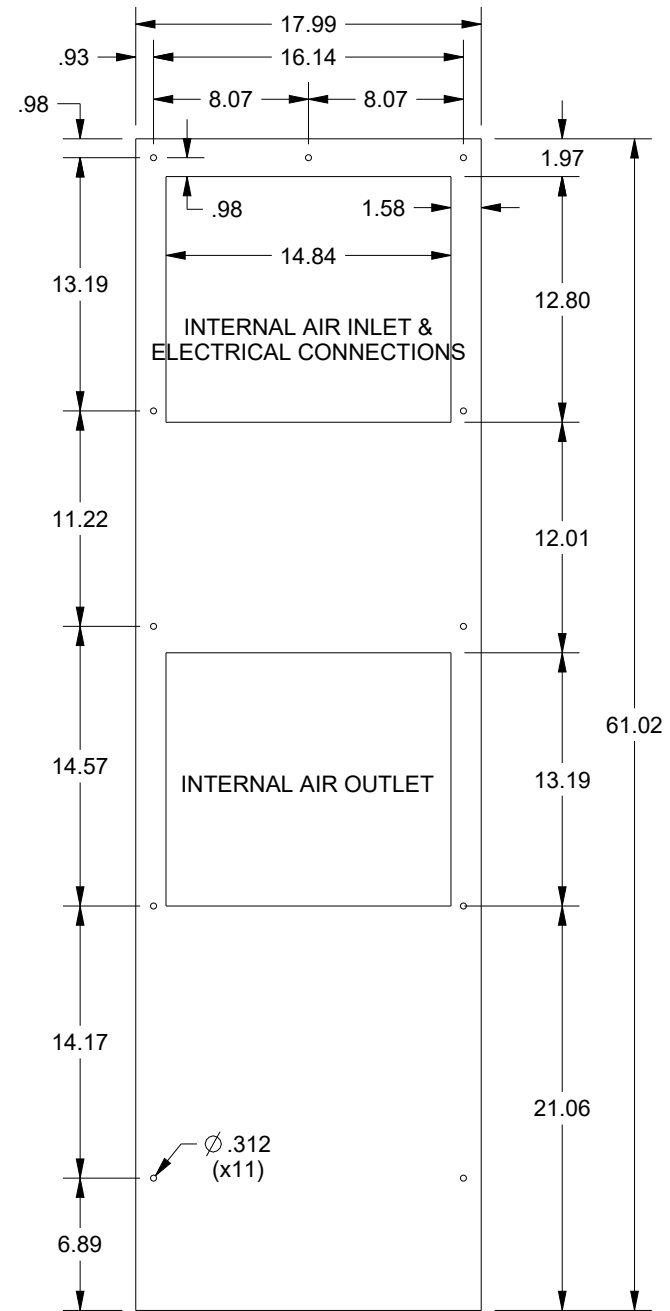

## SCE-AC8500B120VSS

MOUNTING PATTERN