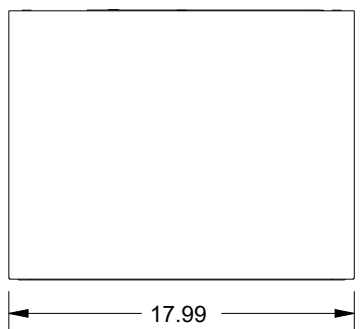

## SCE-AC8500B120VSS

MOUNTING PATTERN