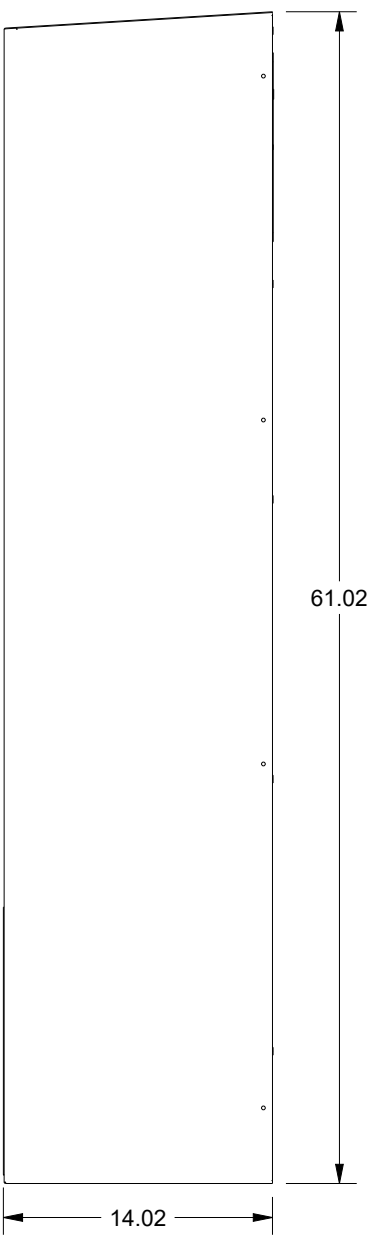

SAGINAW CONTROL & ENGINEERING

SCE-AC8500B120VSS6

MOUNTING PATTERN