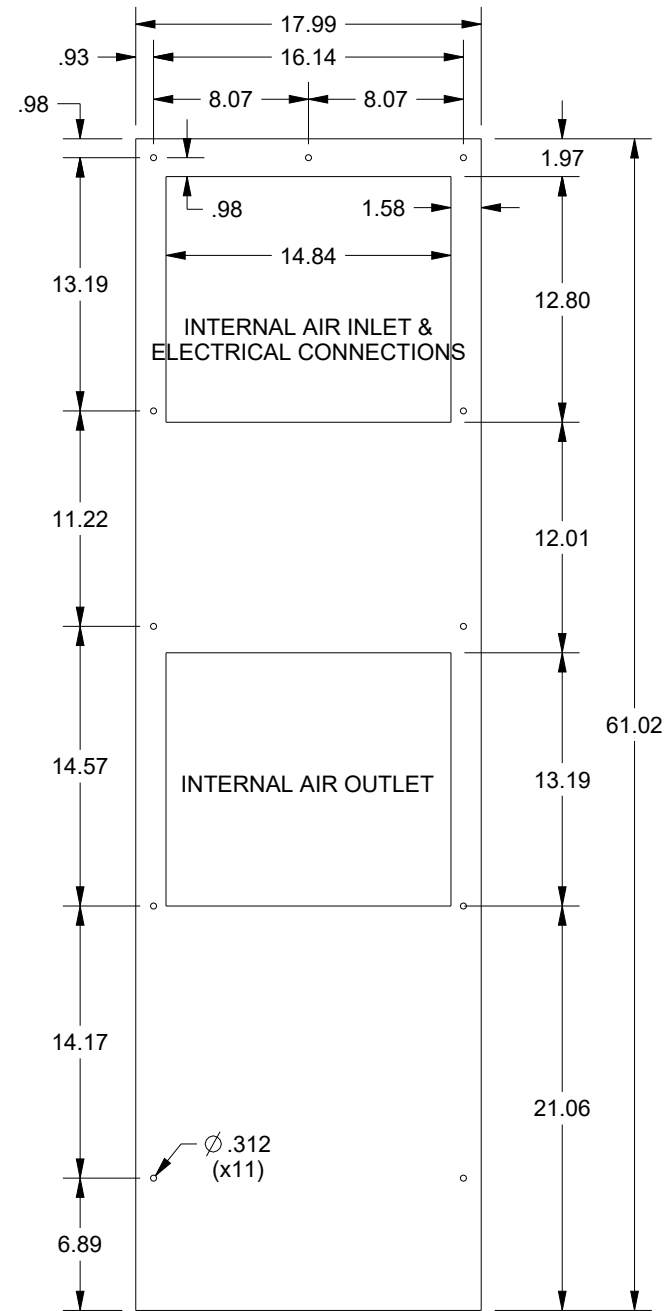

SAGINAW CONTROL & ENGINEERING

SCE-AC8500B120VSS6

MOUNTING PATTERN