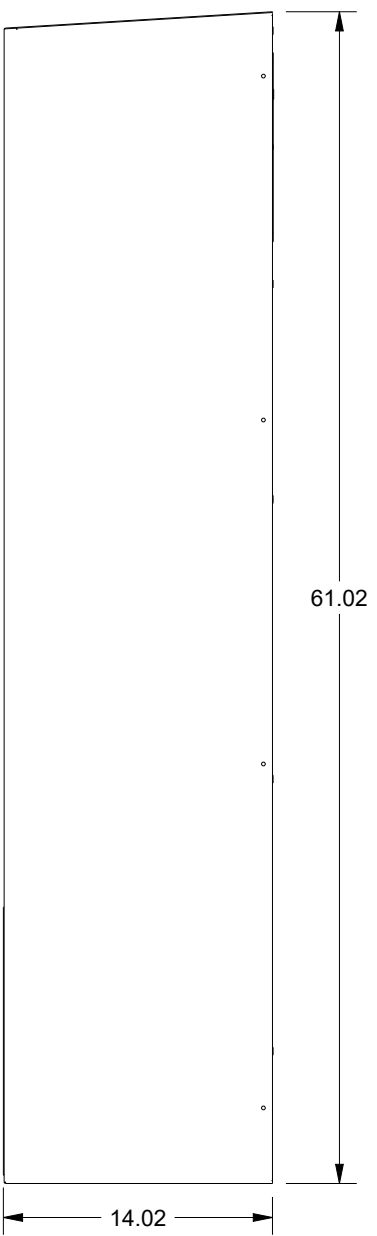

SAGINAW CONTROL & ENGINEERING

SCE-AC8500B120V

MOUNTING PATTERN