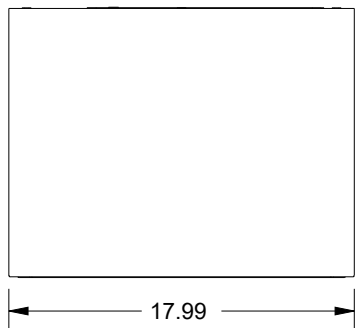

SAGINAW CONTROL & ENGINEERING

SCE-AC8500B120V

MOUNTING PATTERN