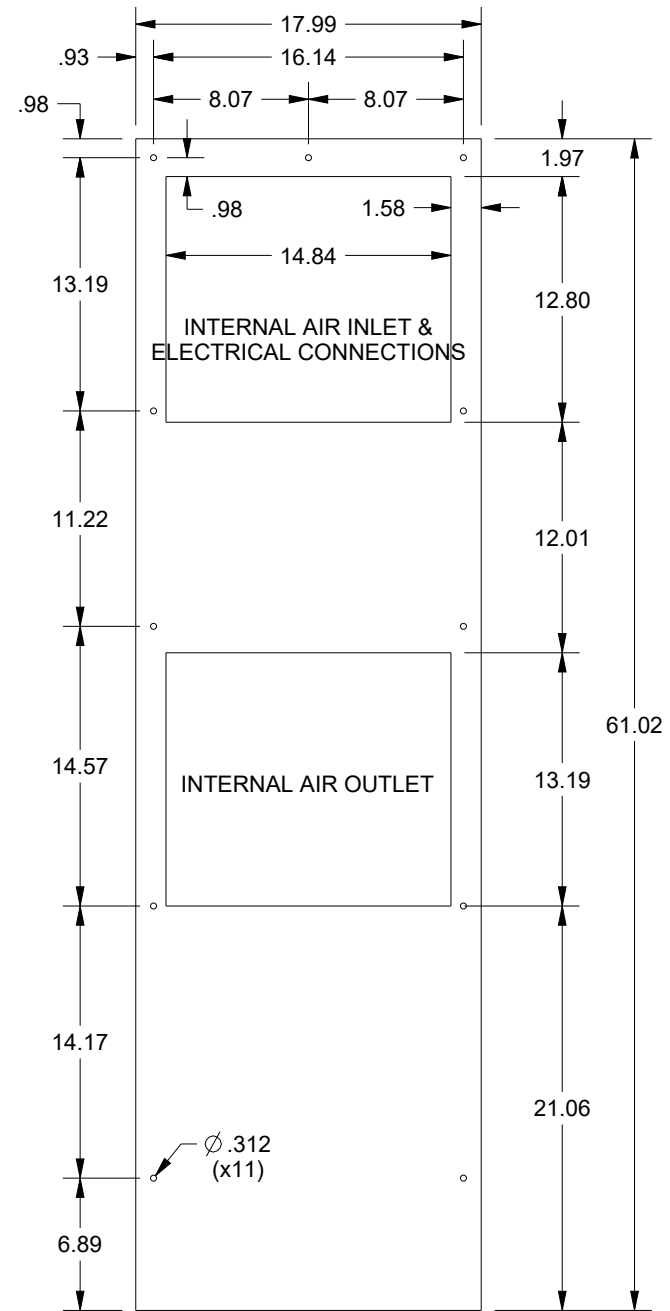

SAGINAW CONTROL & ENGINEERING

SCE-AC8500B120V

MOUNTING PATTERN