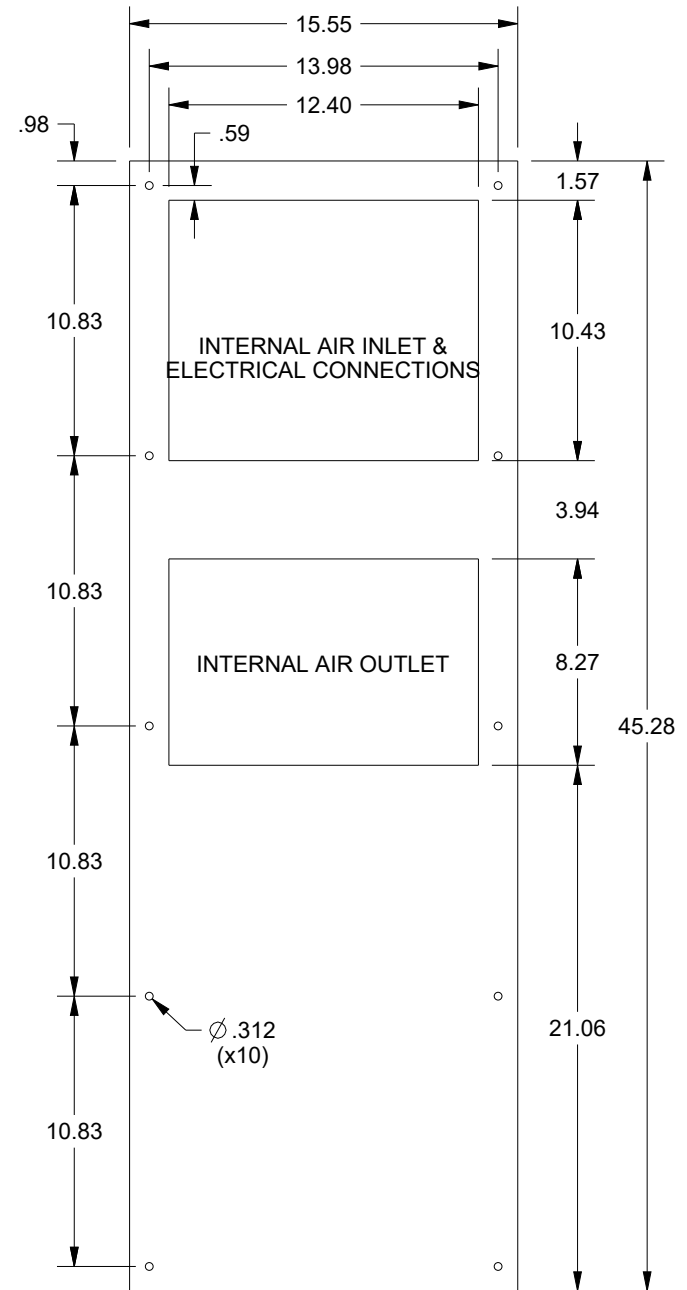

SAGINAW CONTROL & ENGINEERING

SCE-AC6800B120VSS

MOUNTING PATTERN