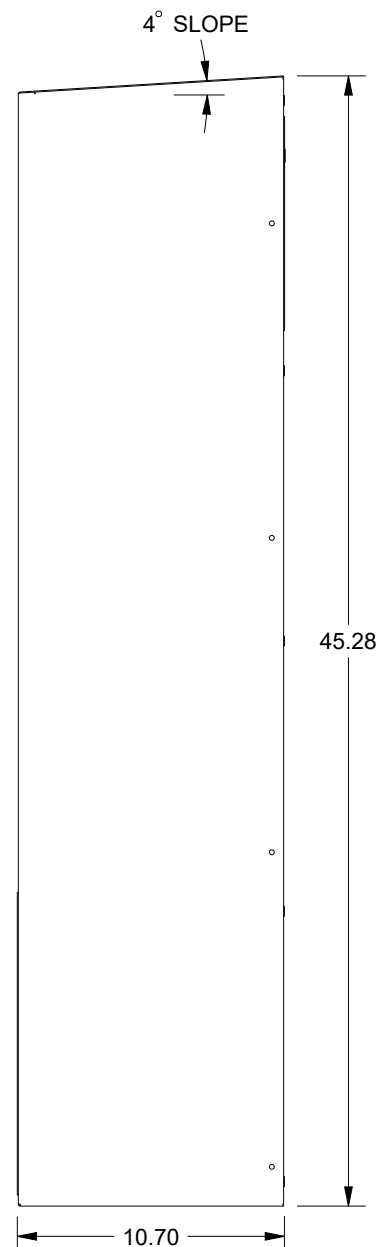

SAGINAW CONTROL & ENGINEERING

SCE-AC6800B120VSS

MOUNTING PATTERN