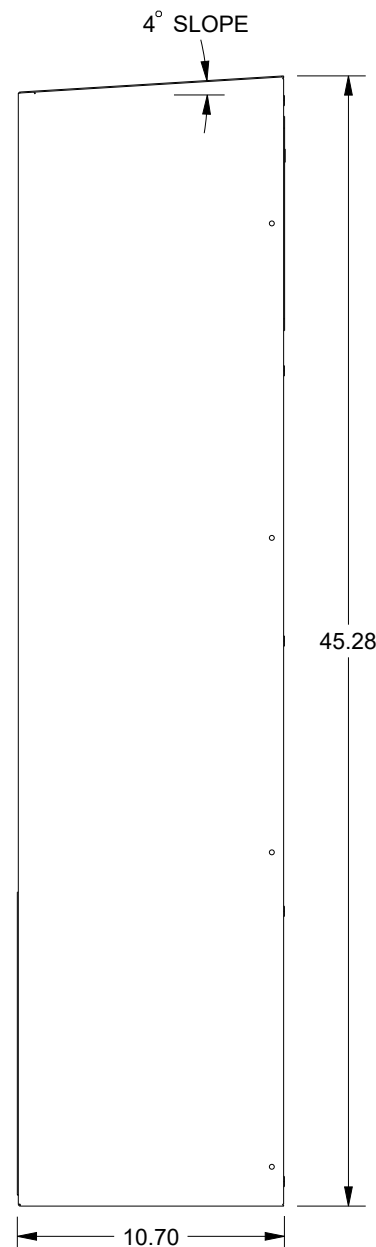

SAGINAW CONTROL & ENGINEERING

SCE-AC6800B120V

MOUNTING PATTERN