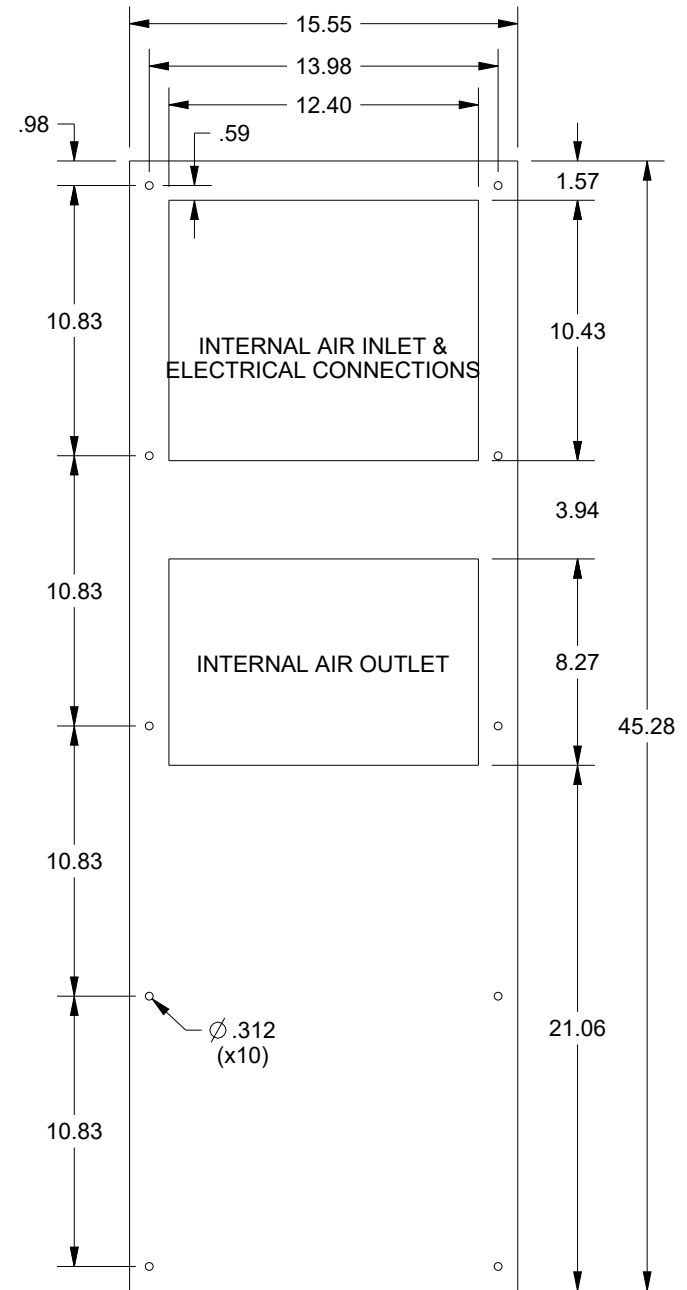

SAGINAW CONTROL & ENGINEERING

SCE-AC6800B120V

MOUNTING PATTERN