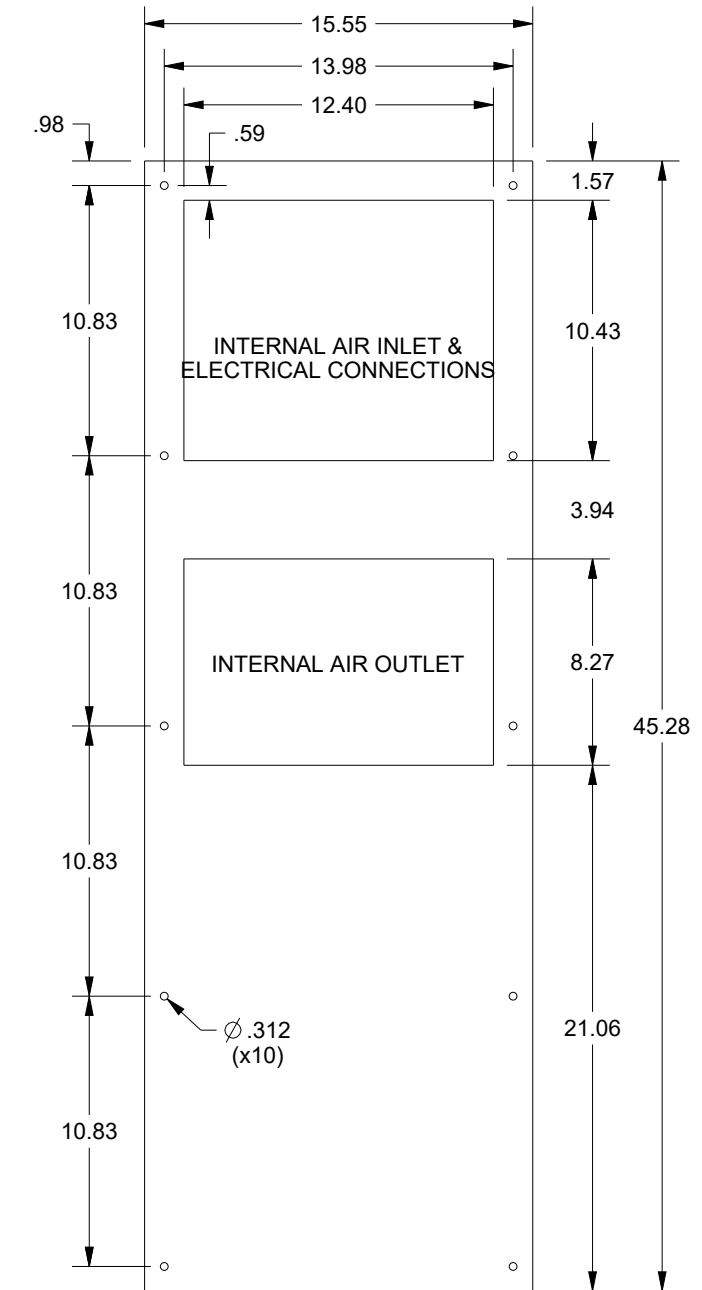

SAGINAW CONTROL & ENGINEERING

SCE-AC5100B460V

MOUNTING PATTERN