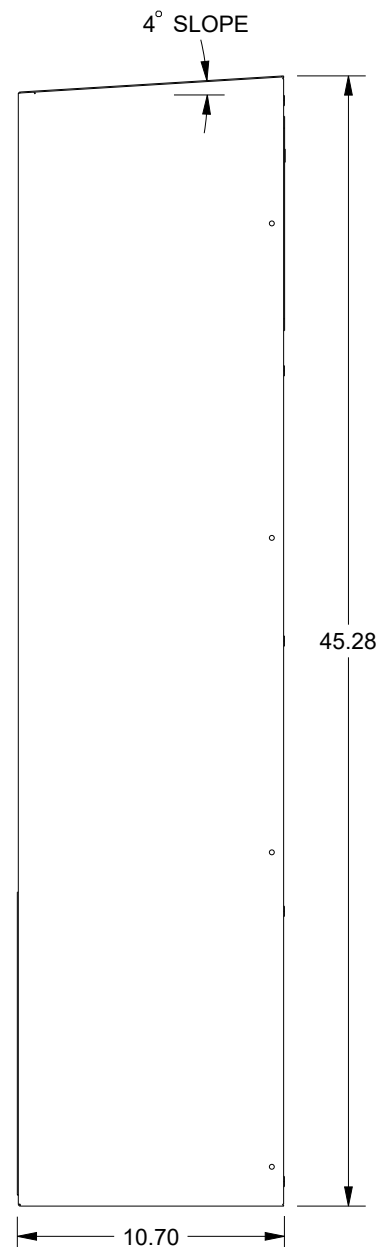

SAGINAW CONTROL & ENGINEERING

SCE-AC5100B460V

MOUNTING PATTERN