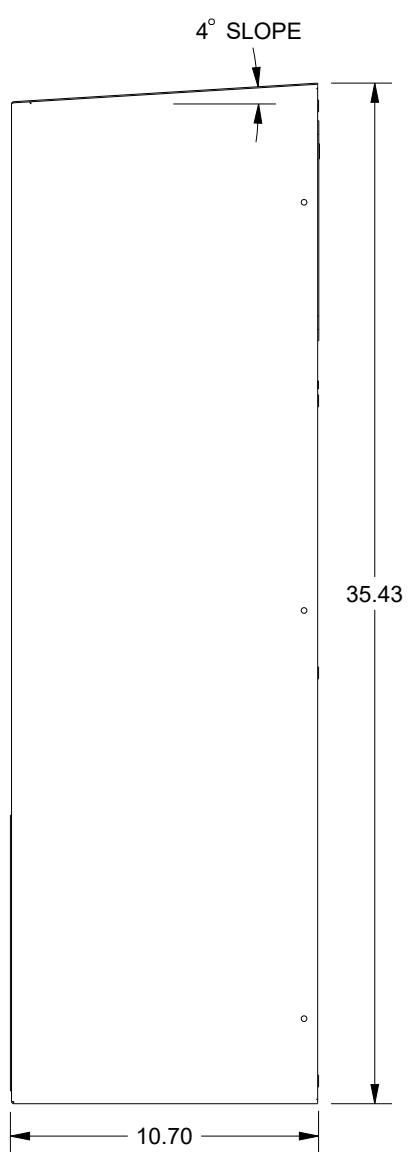

SAGINAW CONTROL & ENGINEERING

SCE-AC3400B460VSS

MOUNTING PATTERN