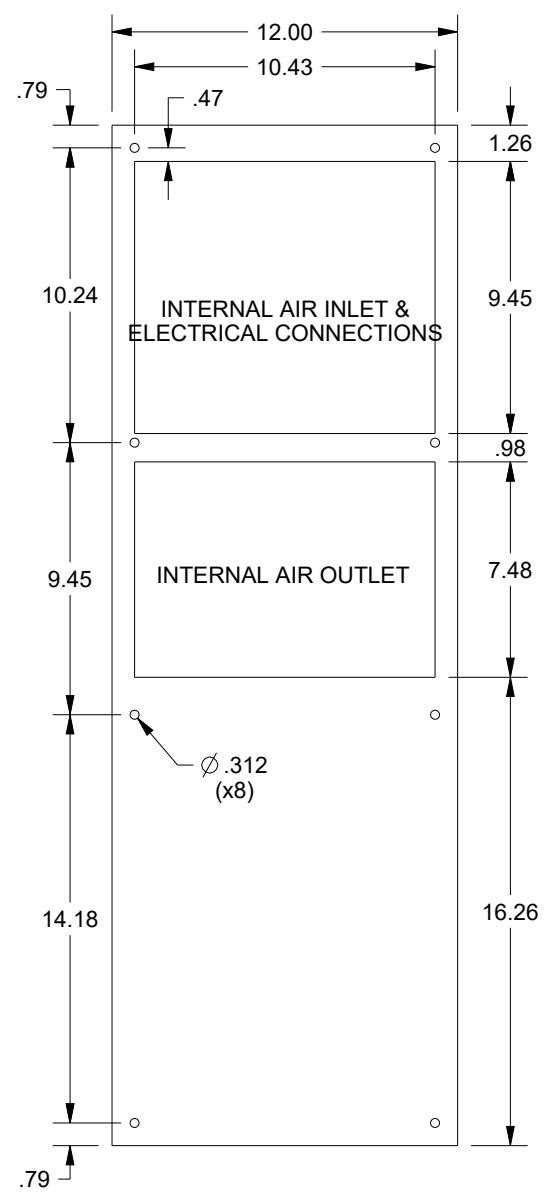

SAGINAW CONTROL & ENGINEERING

SCE-AC3400B460VSS

MOUNTING PATTERN