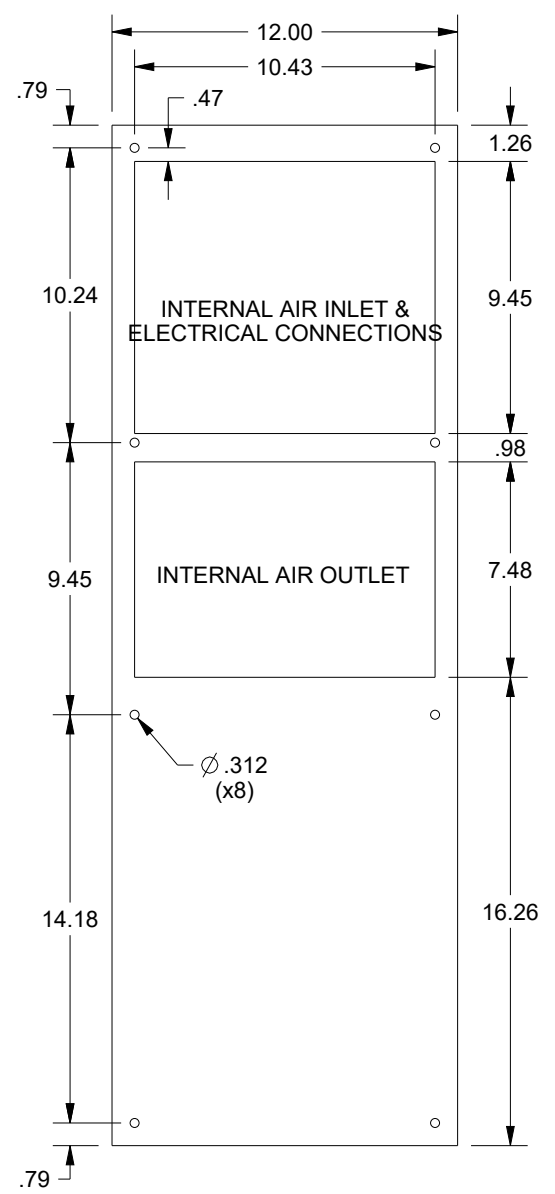

SAGINAW CONTROL & ENGINEERING

SCE-AC3400B460VSS6

MOUNTING PATTERN