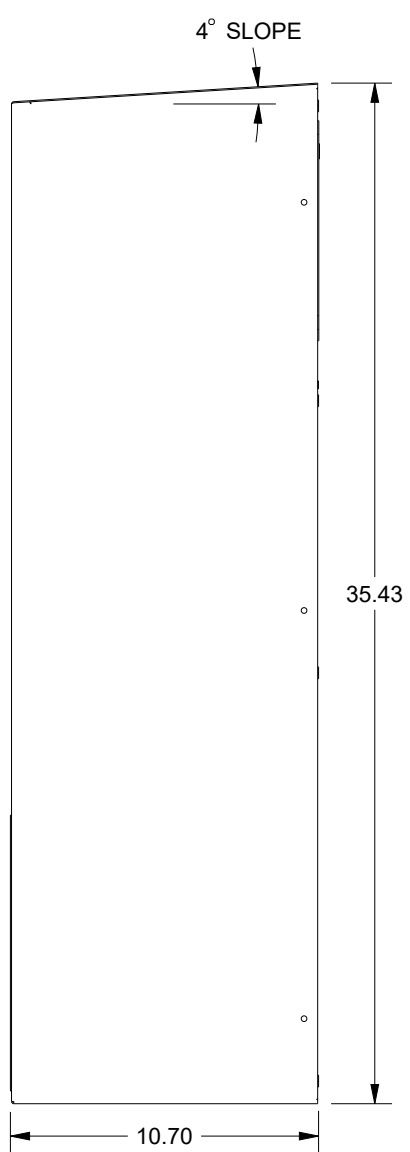

SAGINAW CONTROL & ENGINEERING

SCE-AC3400B460VSS6

MOUNTING PATTERN