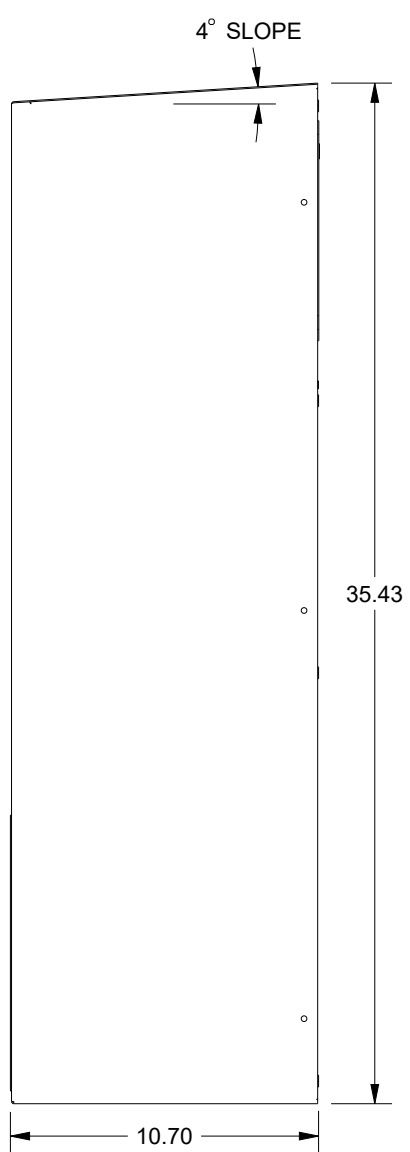

SAGINAW CONTROL & ENGINEERING

SCE-AC3400B460V

MOUNTING PATTERN