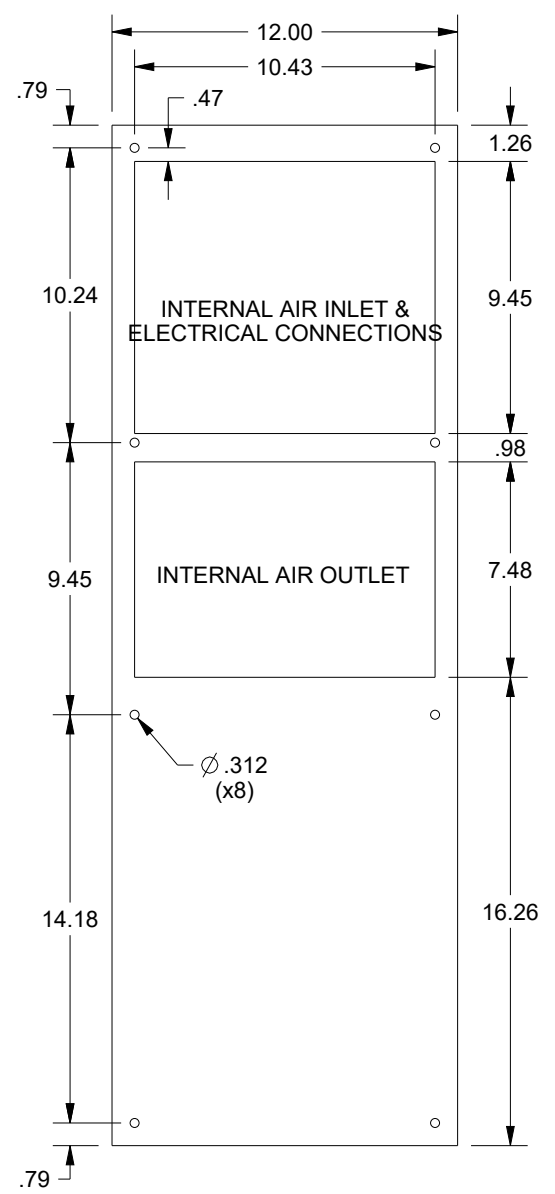

SAGINAW CONTROL & ENGINEERING

SCE-AC3400B460V

MOUNTING PATTERN