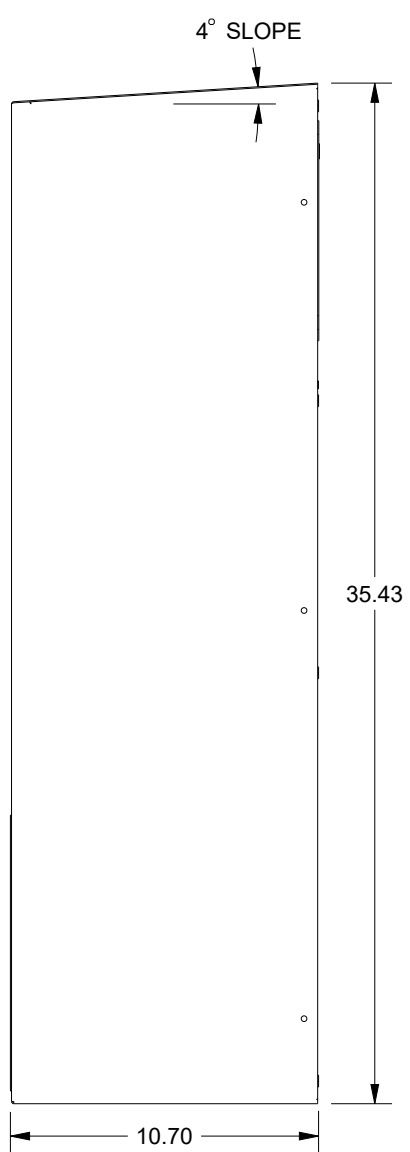

SAGINAW CONTROL & ENGINEERING

SCE-AC3400B230VSS

MOUNTING PATTERN