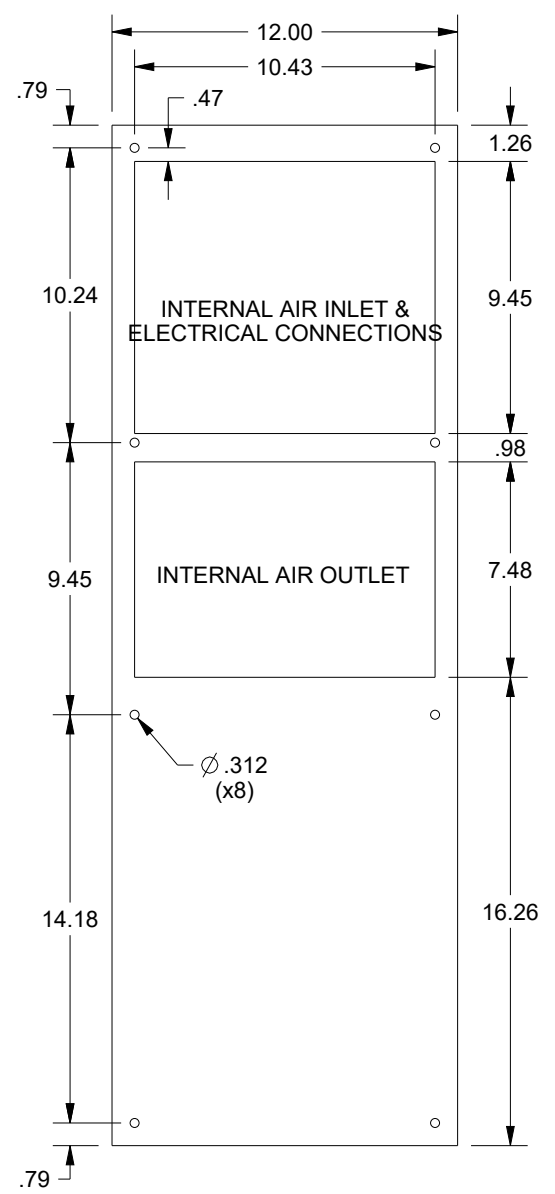

SAGINAW CONTROL & ENGINEERING

SCE-AC3400B230VSS

MOUNTING PATTERN