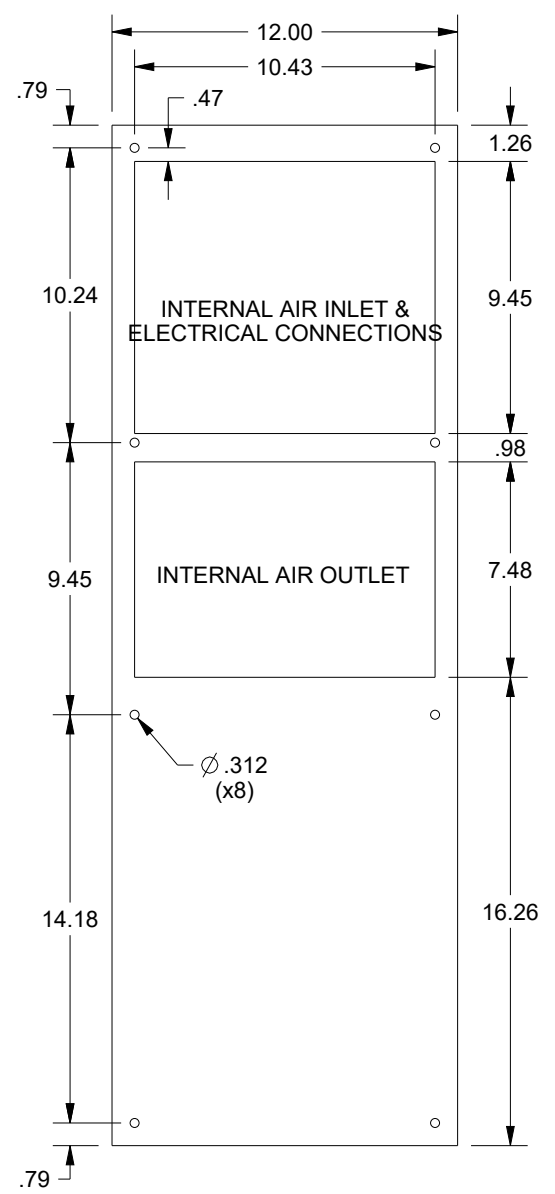

SAGINAW CONTROL & ENGINEERING

SCE-AC3400B230VSS6

MOUNTING PATTERN