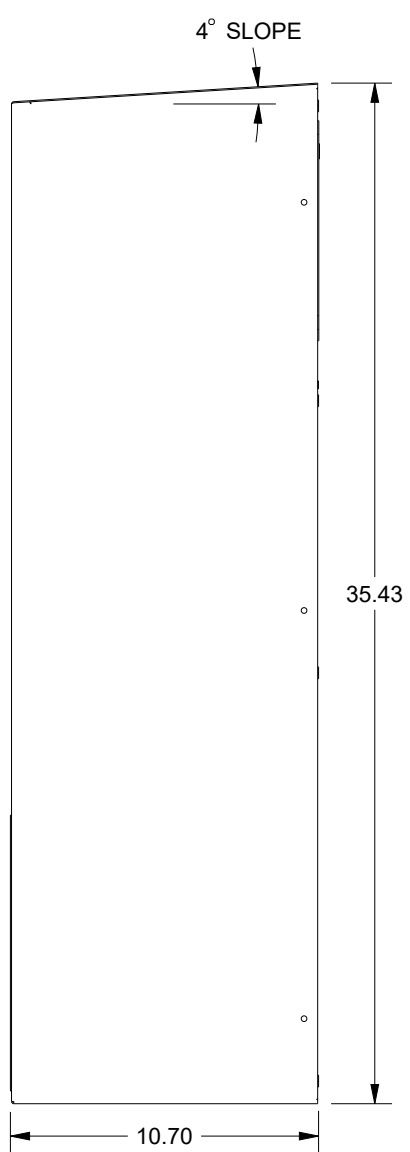

SAGINAW CONTROL & ENGINEERING

SCE-AC3400B230VSS6

MOUNTING PATTERN