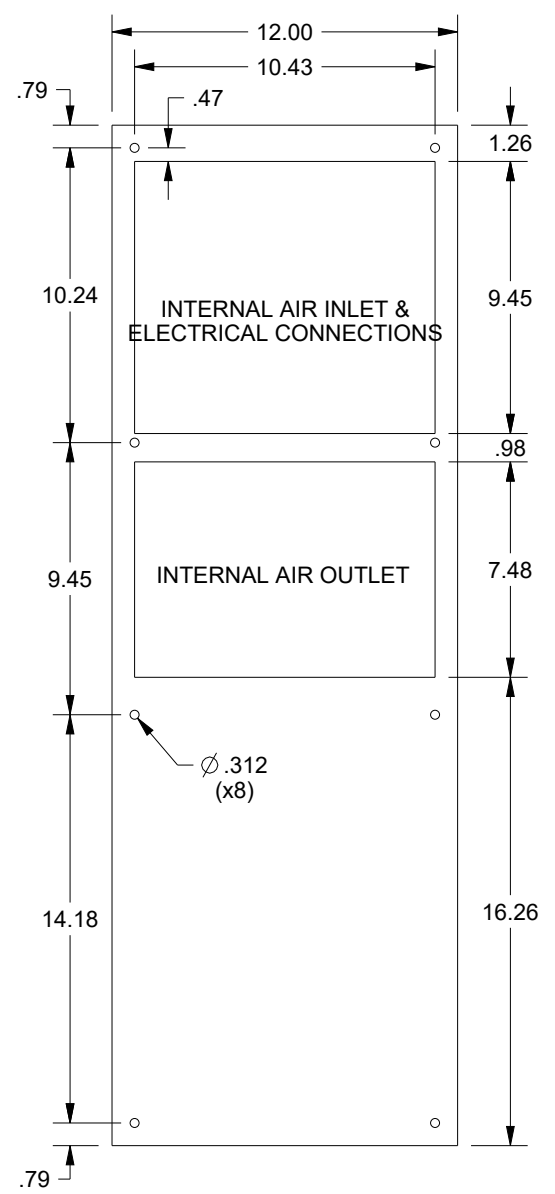

SAGINAW CONTROL & ENGINEERING

SCE-AC3400B230V

MOUNTING PATTERN