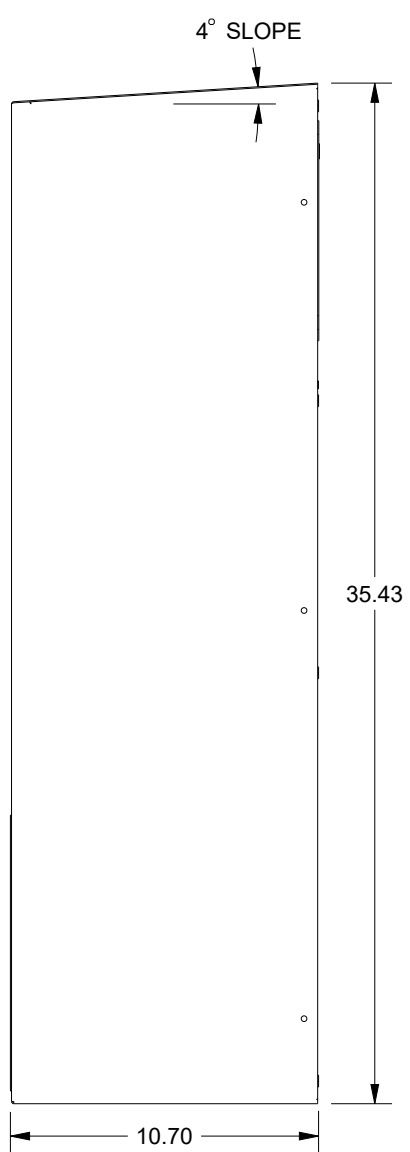

SAGINAW CONTROL & ENGINEERING

SCE-AC3400B230V

MOUNTING PATTERN