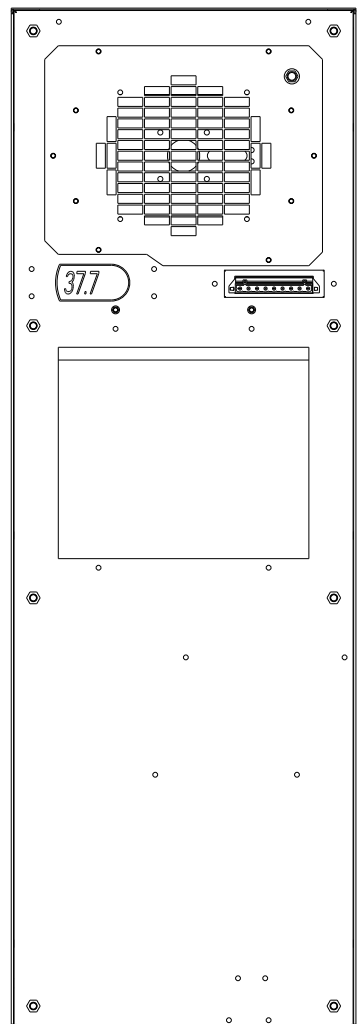

## SCE-AC3400B120VSS

MOUNTING PATTERN