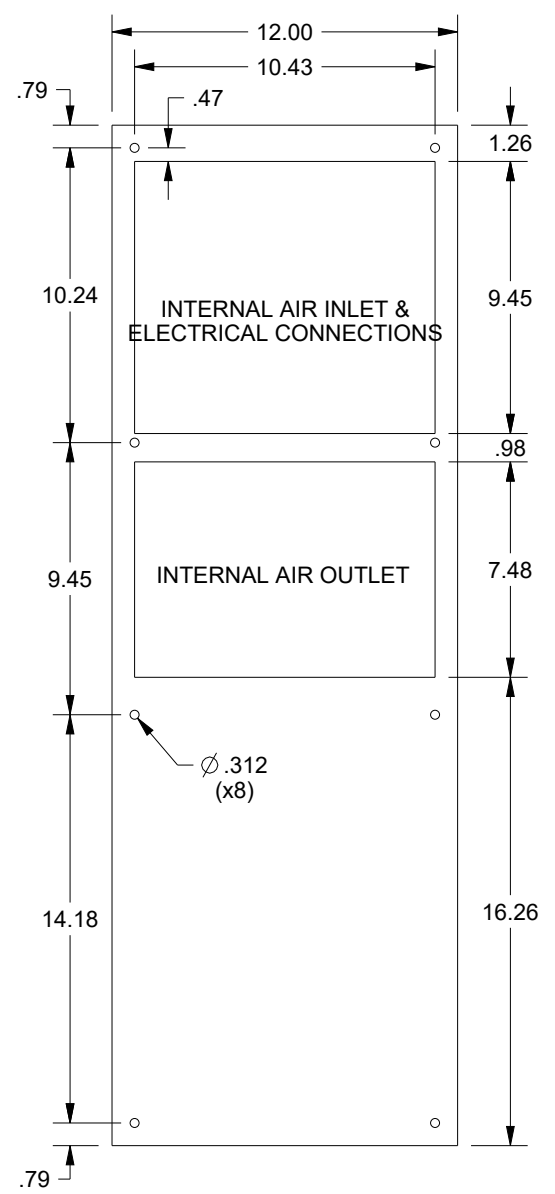

## SCE-AC3400B120VSS

MOUNTING PATTERN