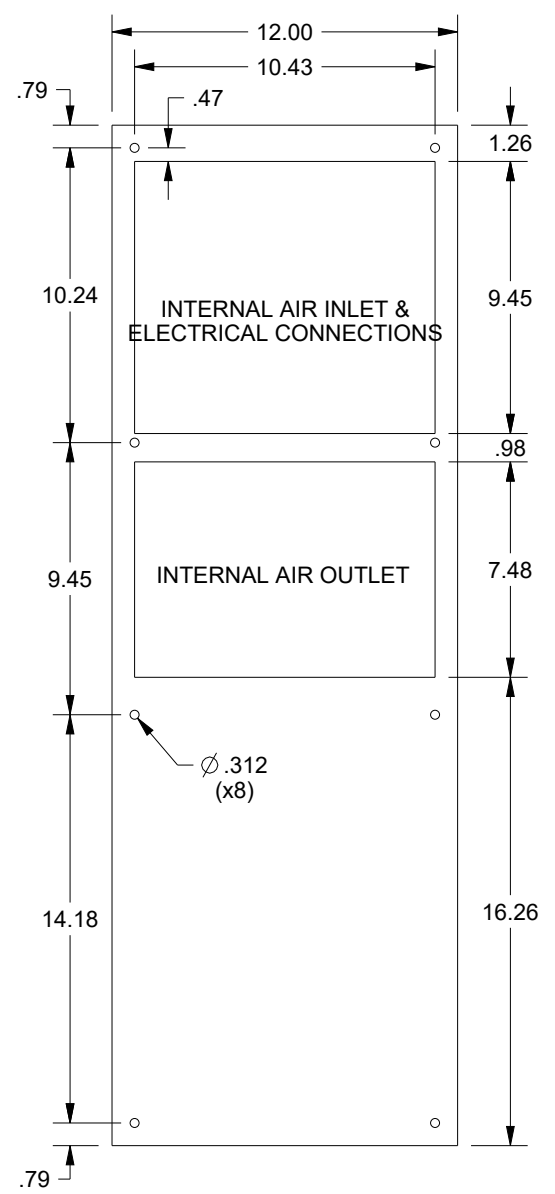

## SCE-AC3400B120VSS6

MOUNTING PATTERN