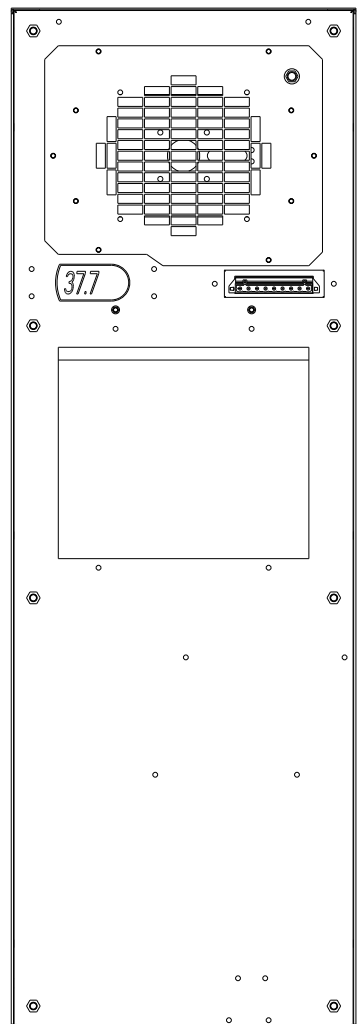

SAGINAW CONTROL & ENGINEERING

SCE-AC3400B120V

MOUNTING PATTERN