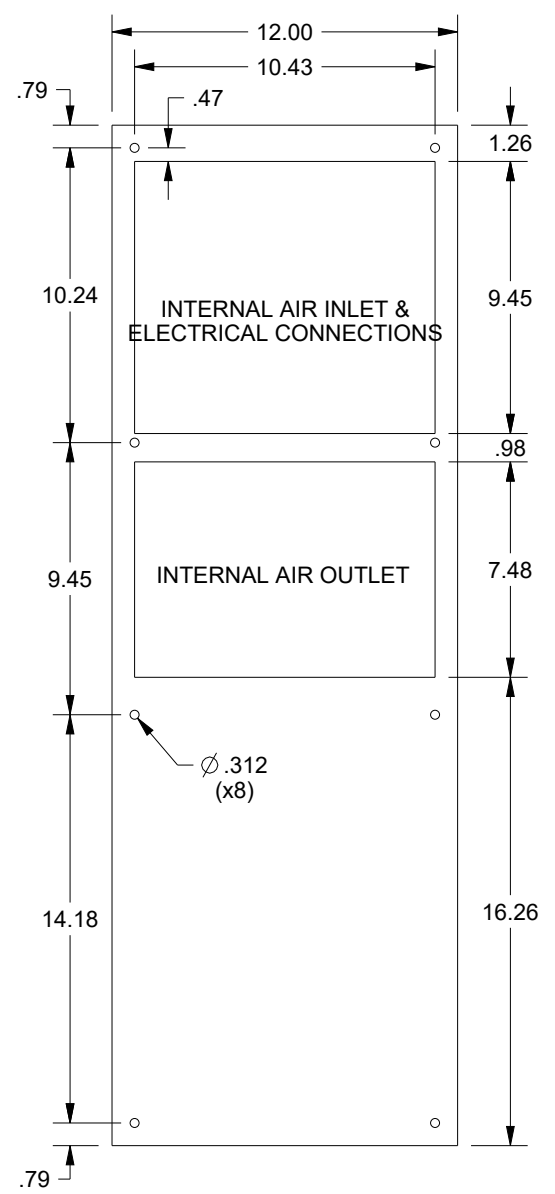

SAGINAW CONTROL & ENGINEERING

SCE-AC3400B120V

MOUNTING PATTERN