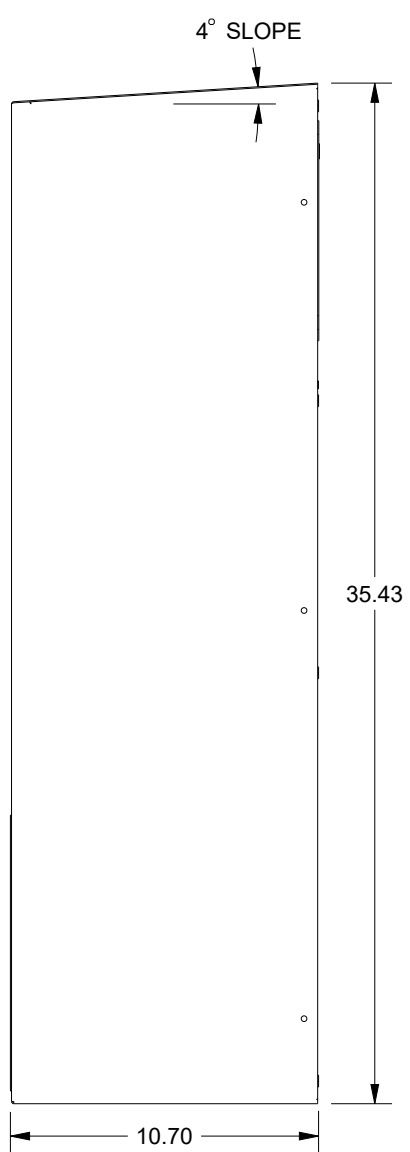

SAGINAW CONTROL & ENGINEERING

SCE-AC3400B120V

MOUNTING PATTERN