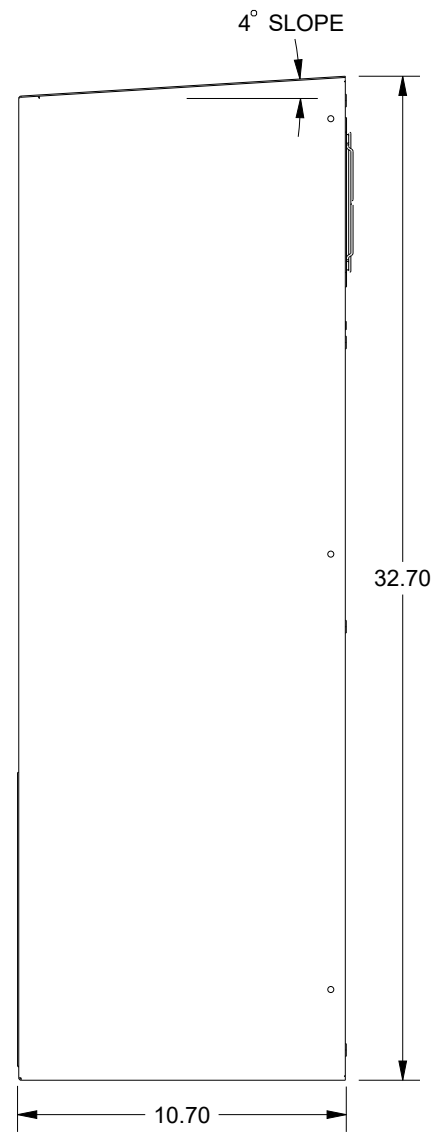

SAGINAW CONTROL & ENGINEERING

SCE-AC2550B460VSS6

MOUNTING PATTERN