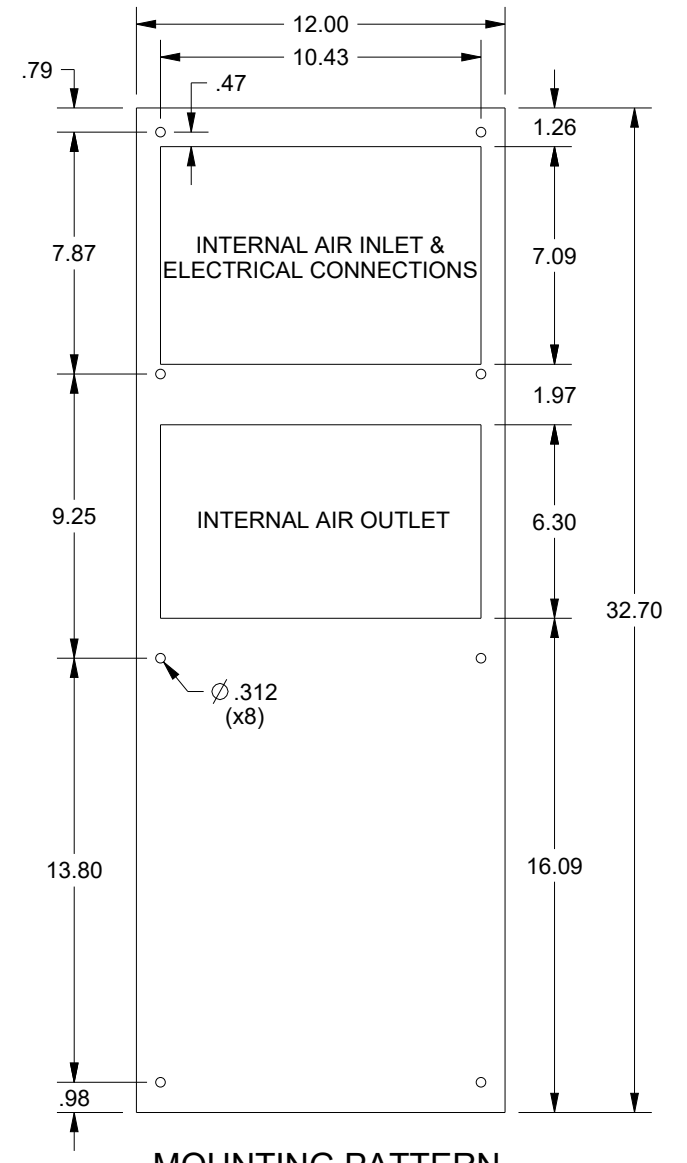

SAGINAW CONTROL & ENGINEERING

SCE-AC2550B460VSS6

MOUNTING PATTERN