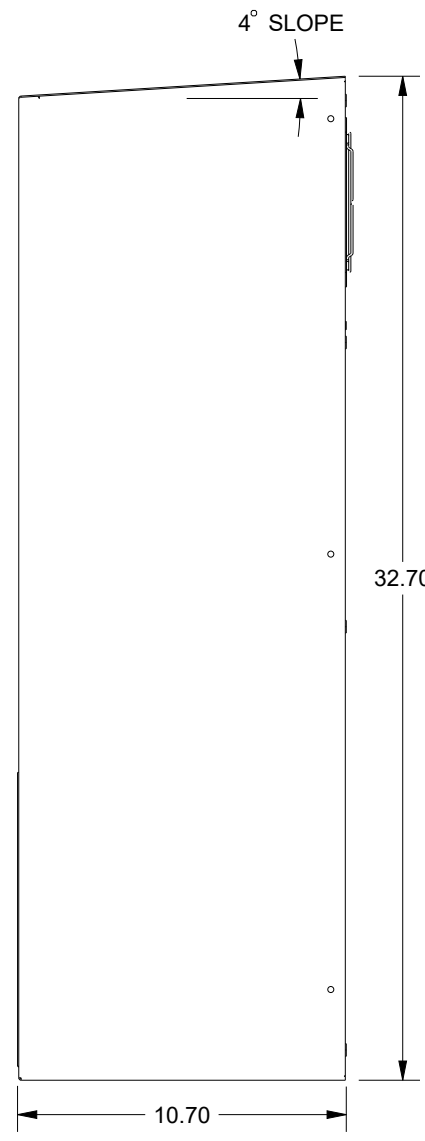

SAGINAW CONTROL & ENGINEERING

SCE-AC2550B460V

MOUNTING PATTERN