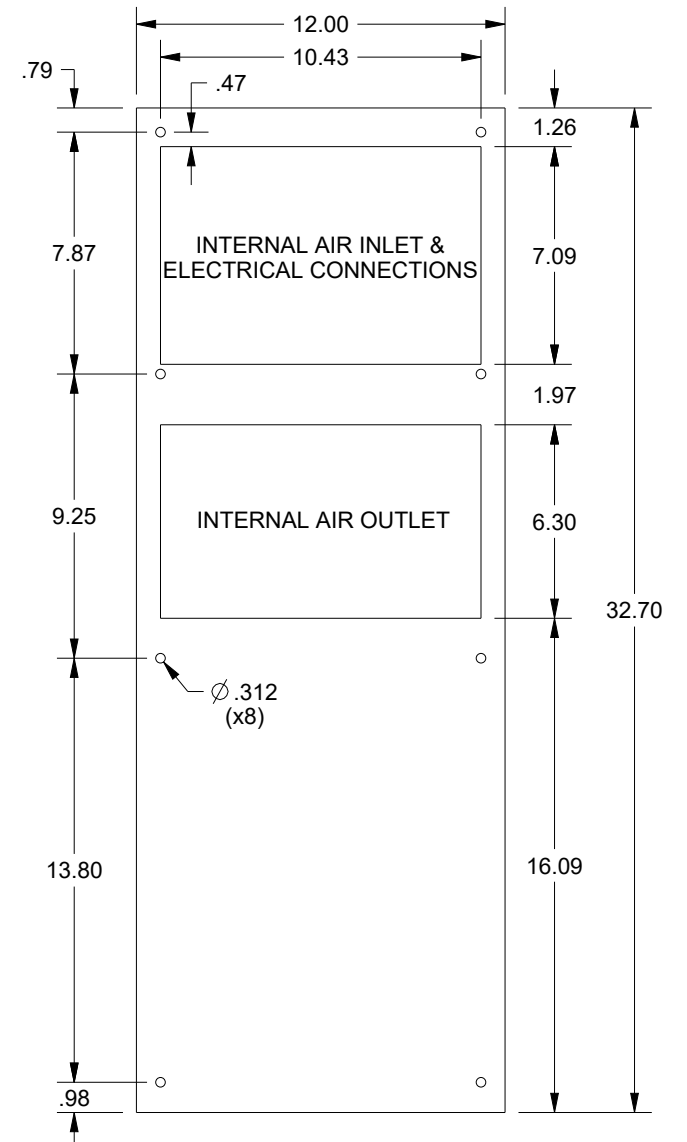

SAGINAW CONTROL & ENGINEERING

SCE-AC2550B460V

MOUNTING PATTERN