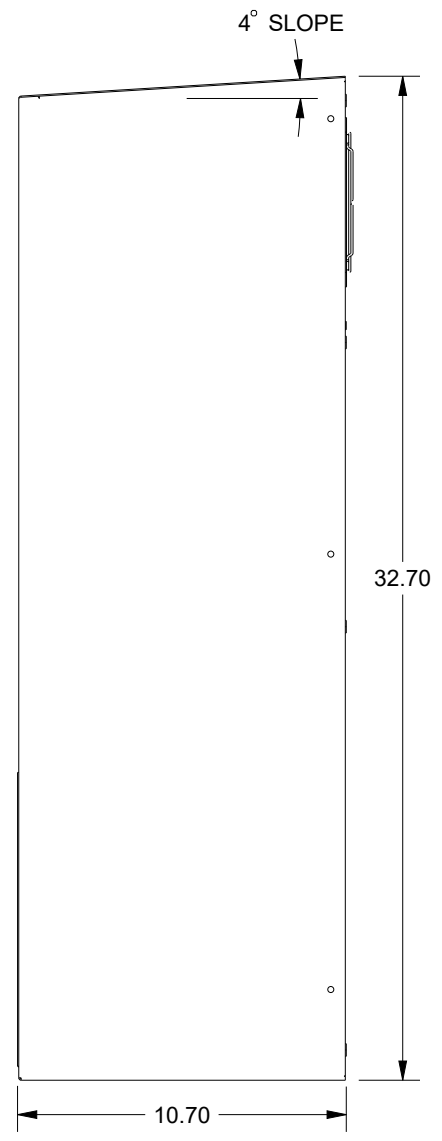

SAGINAW CONTROL & ENGINEERING

SCE-AC2550B230VSS

MOUNTING PATTERN