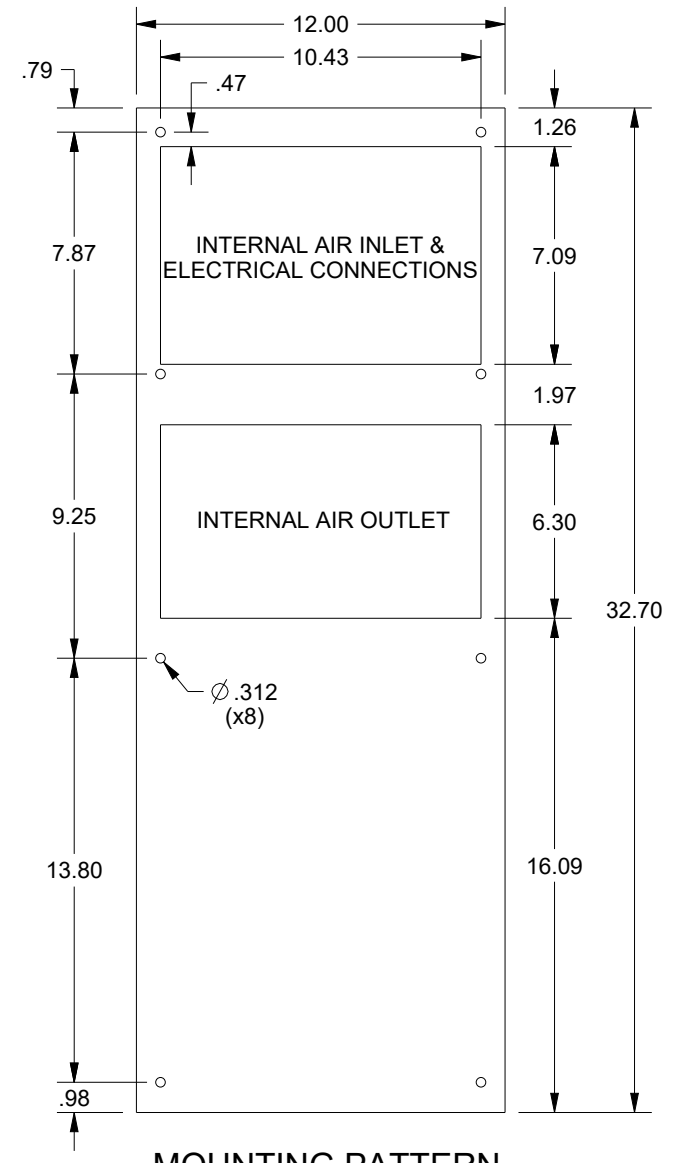

SAGINAW CONTROL & ENGINEERING

SCE-AC2550B230VSS

MOUNTING PATTERN