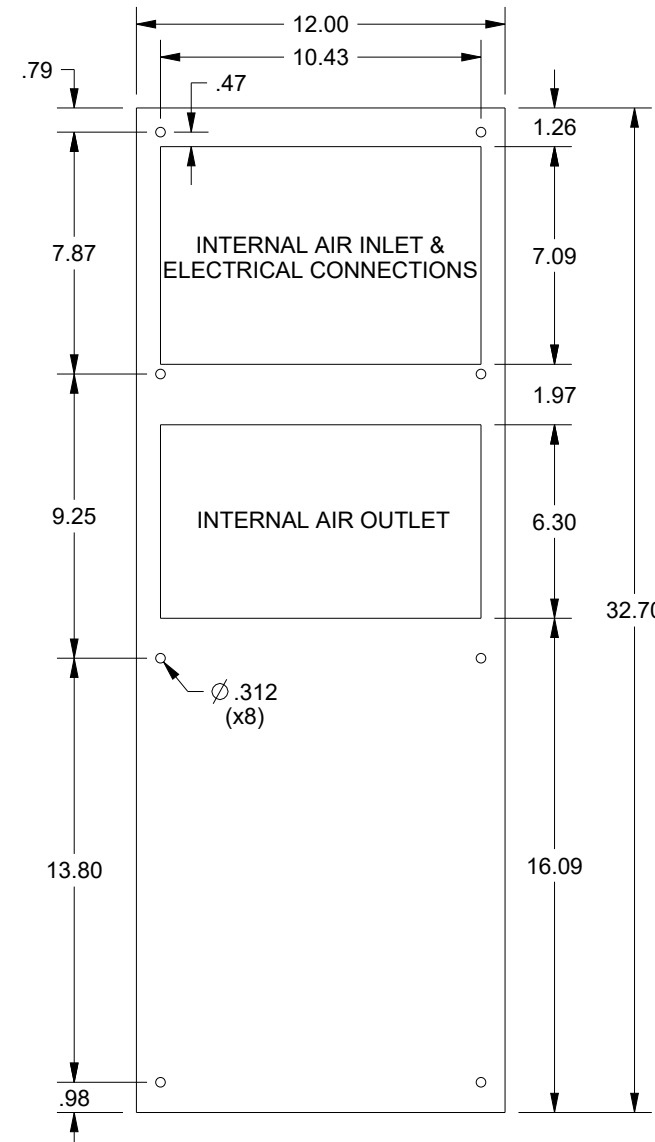

SAGINAW CONTROL & ENGINEERING

SCE-AC2550B230V

MOUNTING PATTERN