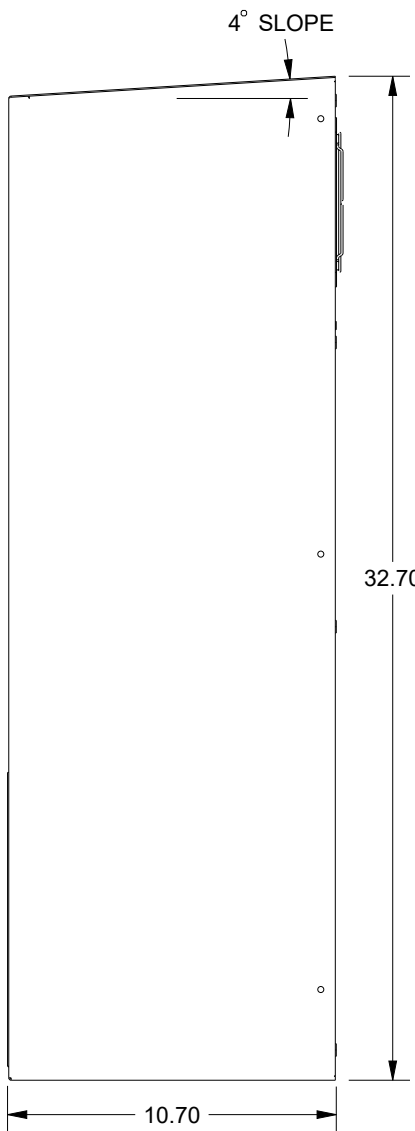

SAGINAW CONTROL & ENGINEERING

SCE-AC2550B230V

MOUNTING PATTERN