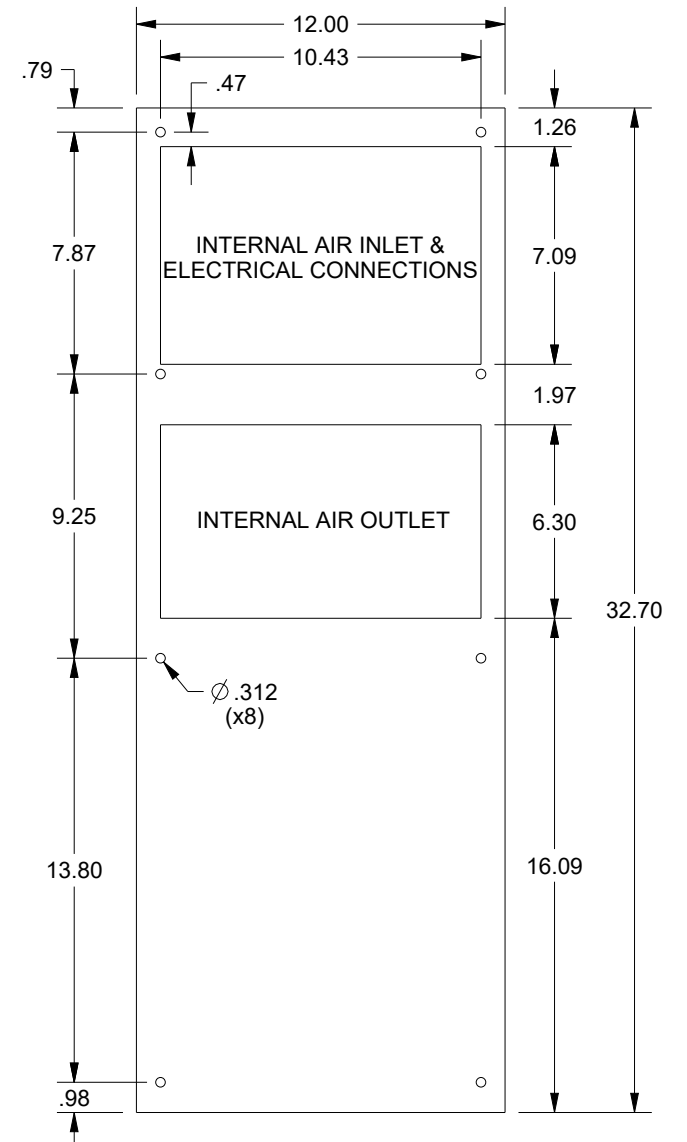

SAGINAW CONTROL & ENGINEERING

SCE-AC2550B120VSS6

MOUNTING PATTERN