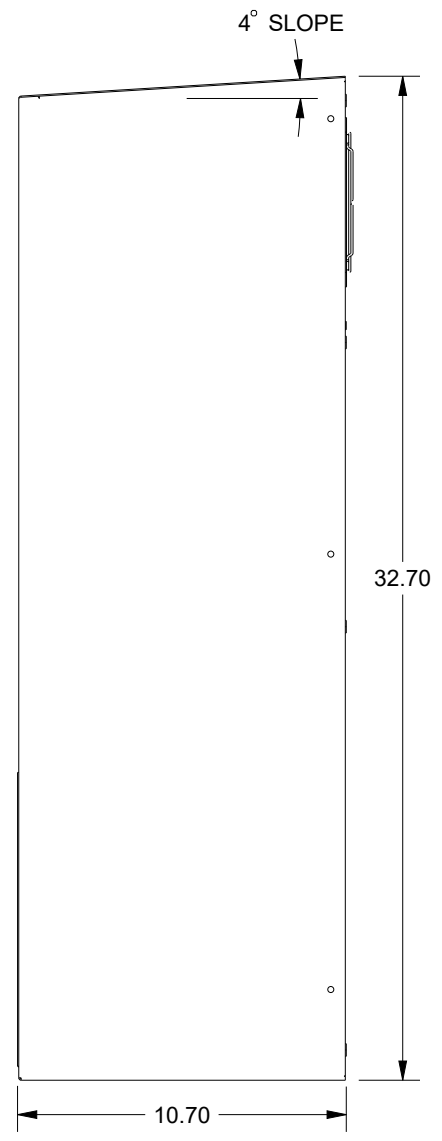

SAGINAW CONTROL & ENGINEERING

SCE-AC2550B120VSS6

MOUNTING PATTERN