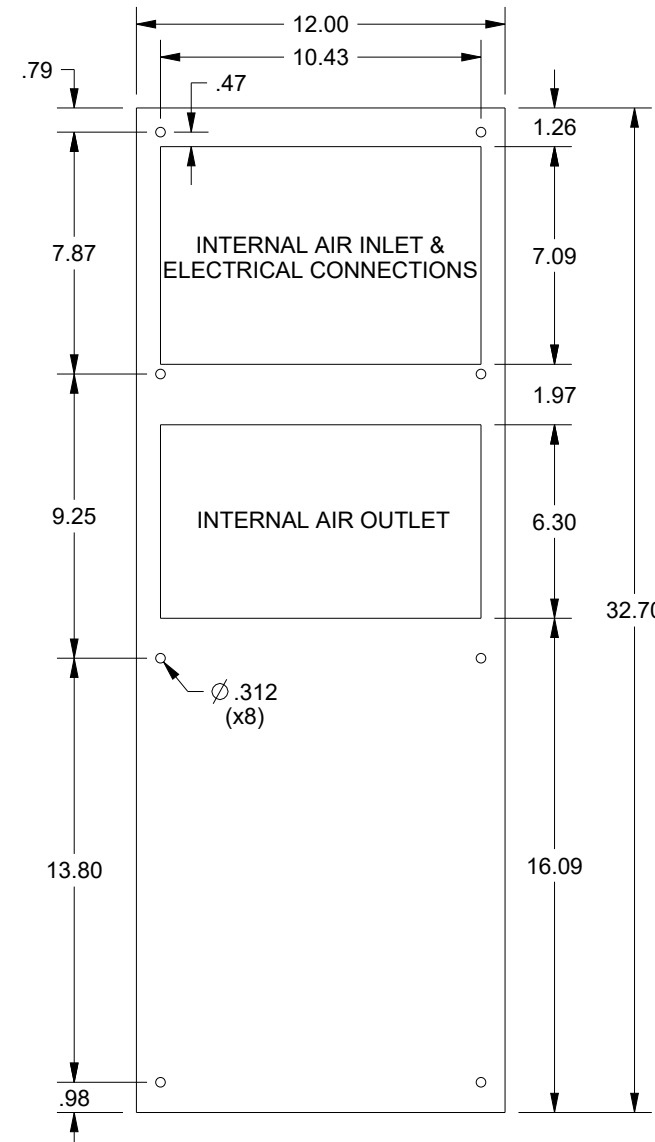

SAGINAW CONTROL & ENGINEERING

SCE-AC2550B120V

MOUNTING PATTERN