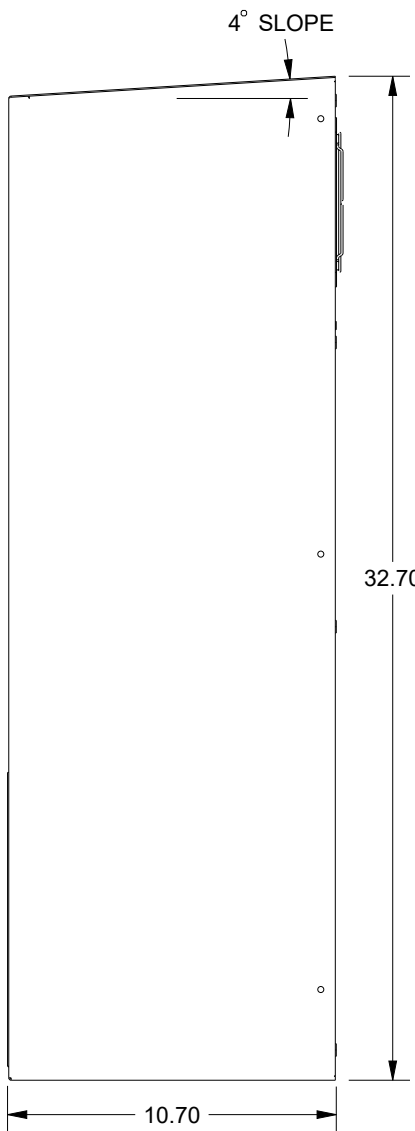

SAGINAW CONTROL & ENGINEERING

SCE-AC2550B120V

MOUNTING PATTERN