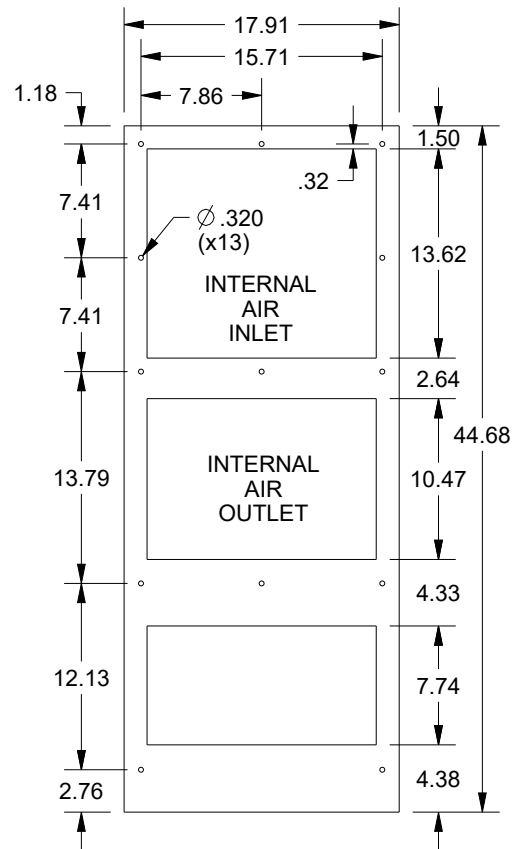

SAGINAW CONTROL & ENGINEERING

SCE-AC21160B460V3SS

MOUNTING PATTERN