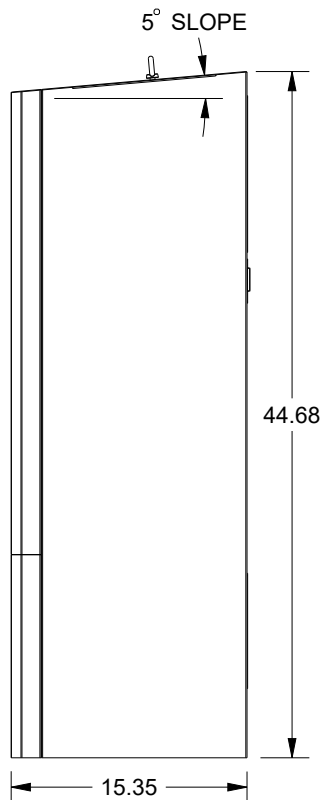

SAGINAW CONTROL & ENGINEERING

SCE-AC21160B460V3SS

MOUNTING PATTERN