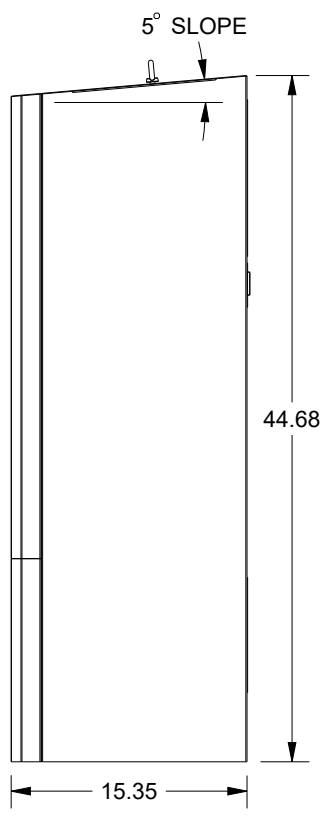

SAGINAW CONTROL & ENGINEERING

SCE-AC21160B460V3

MOUNTING PATTERN