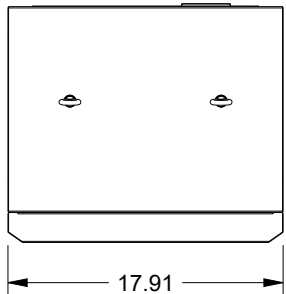

SAGINAW CONTROL & ENGINEERING

SCE-AC21160B460V3

MOUNTING PATTERN