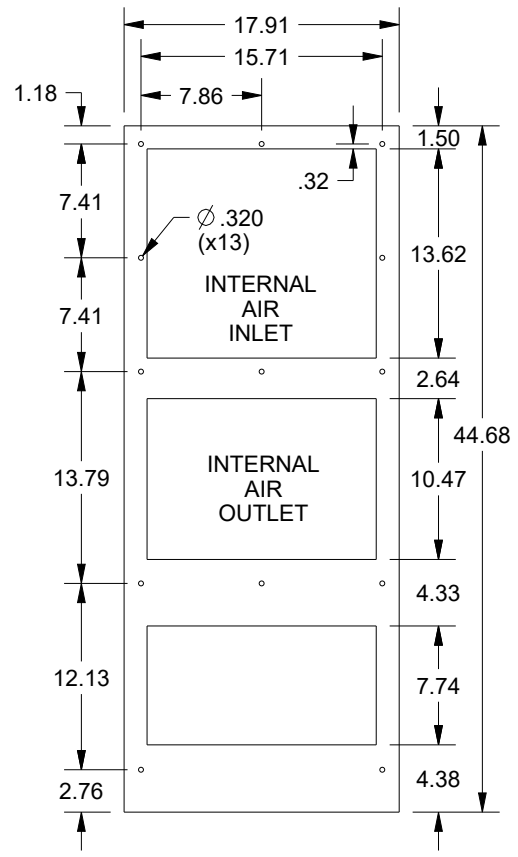

SAGINAW CONTROL & ENGINEERING

SCE-AC21160B460V3

MOUNTING PATTERN