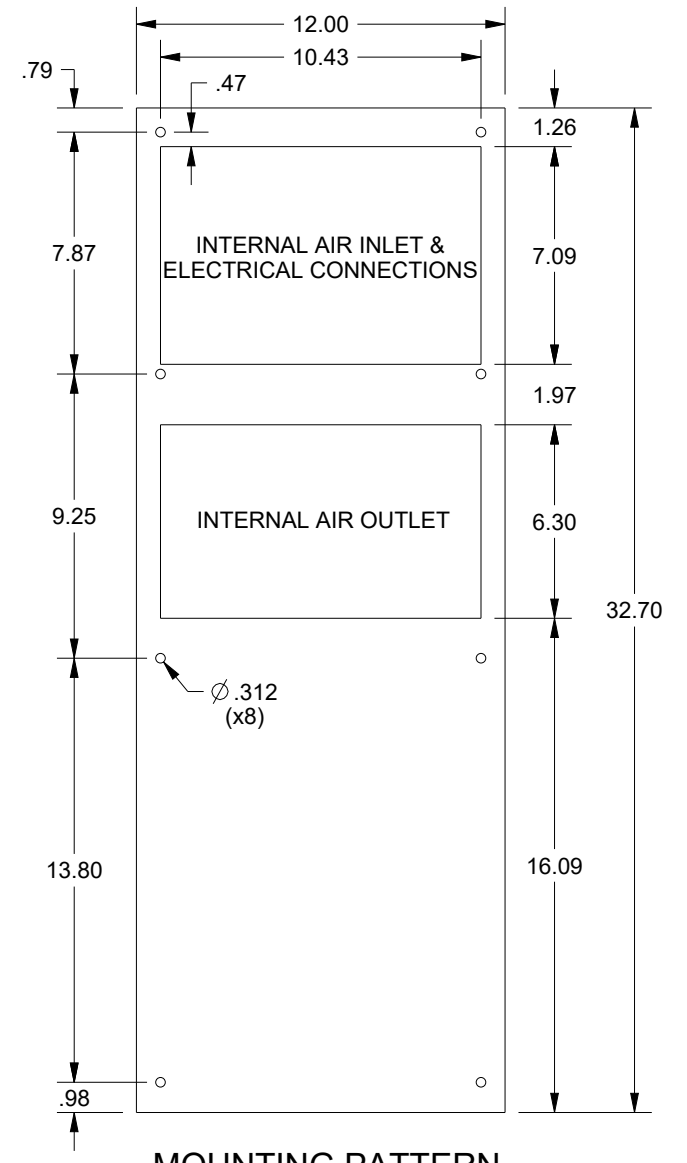

SAGINAW CONTROL & ENGINEERING

SCE-AC1870B460VSS6

MOUNTING PATTERN