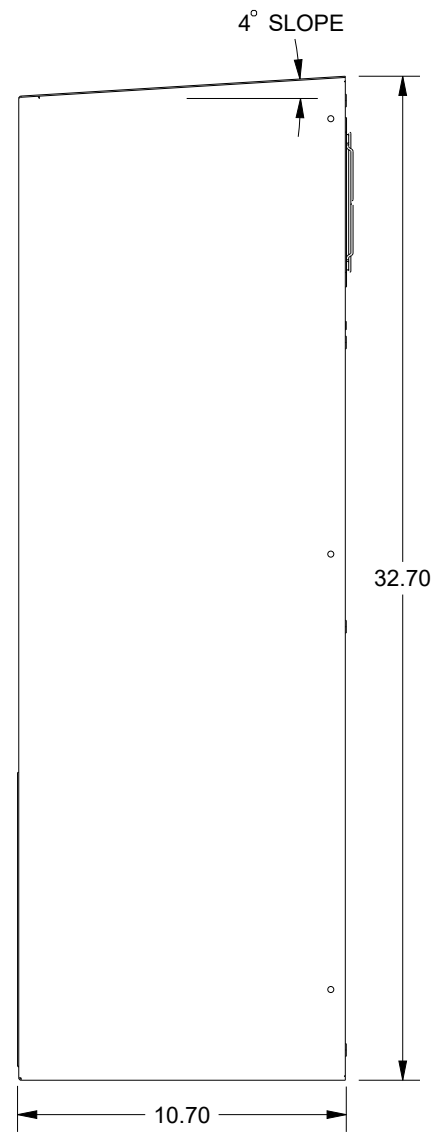

SAGINAW CONTROL & ENGINEERING

SCE-AC1870B460VSS6

MOUNTING PATTERN