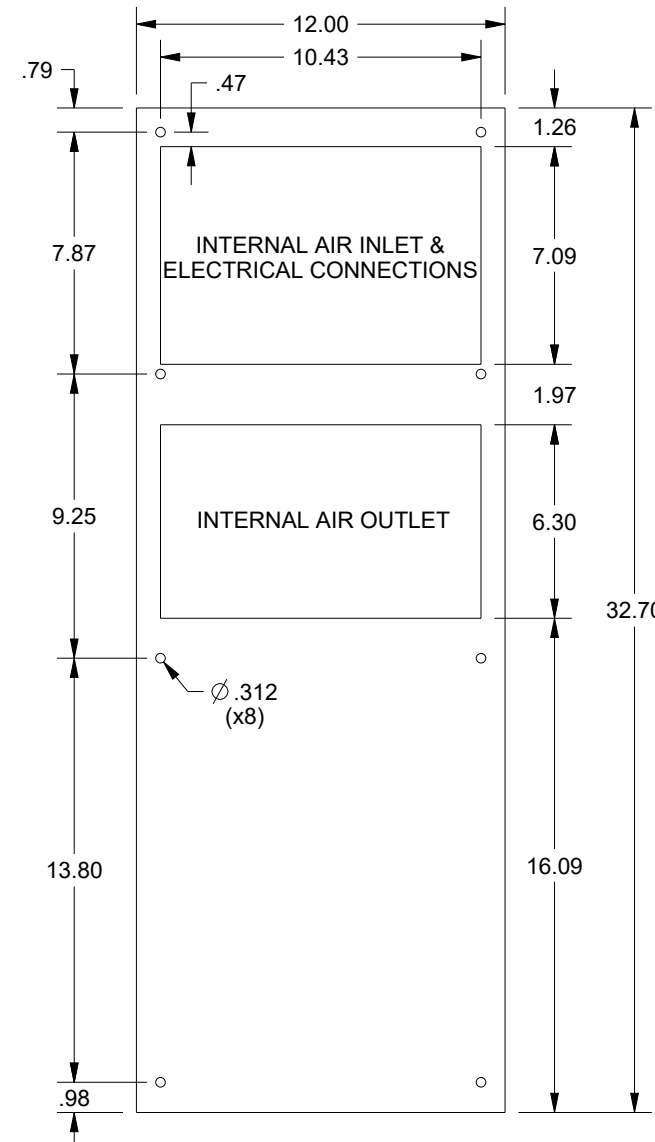

## SCE-AC1870B460V

MOUNTING PATTERN