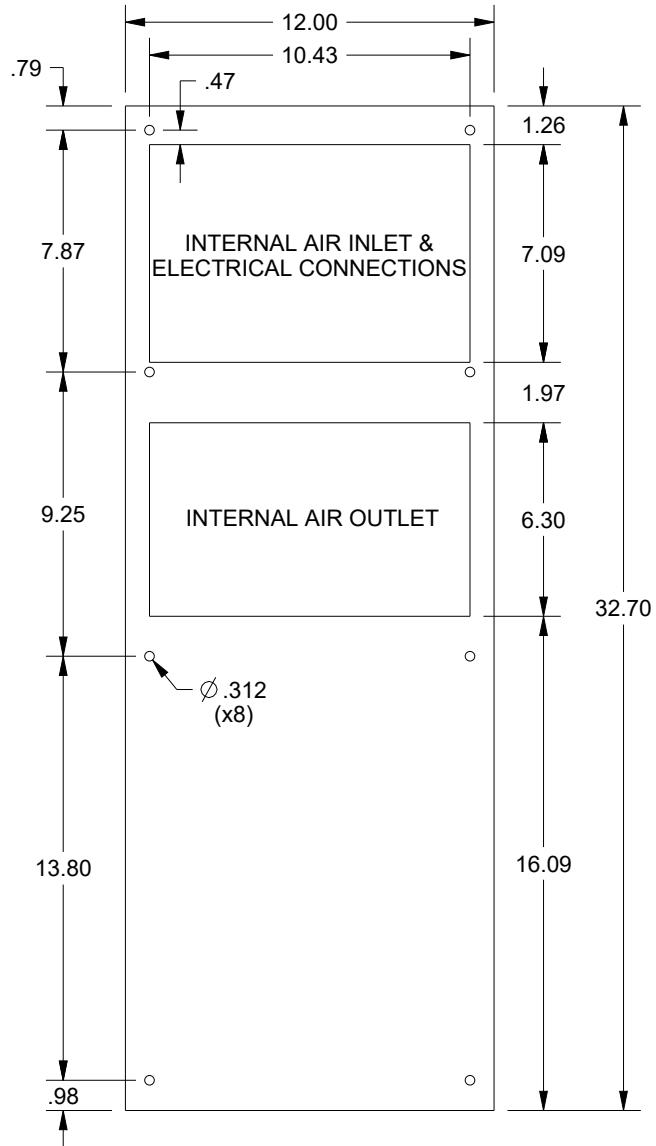

SAGINAW CONTROL & ENGINEERING

SCE-AC1870B230VSS

MOUNTING PATTERN