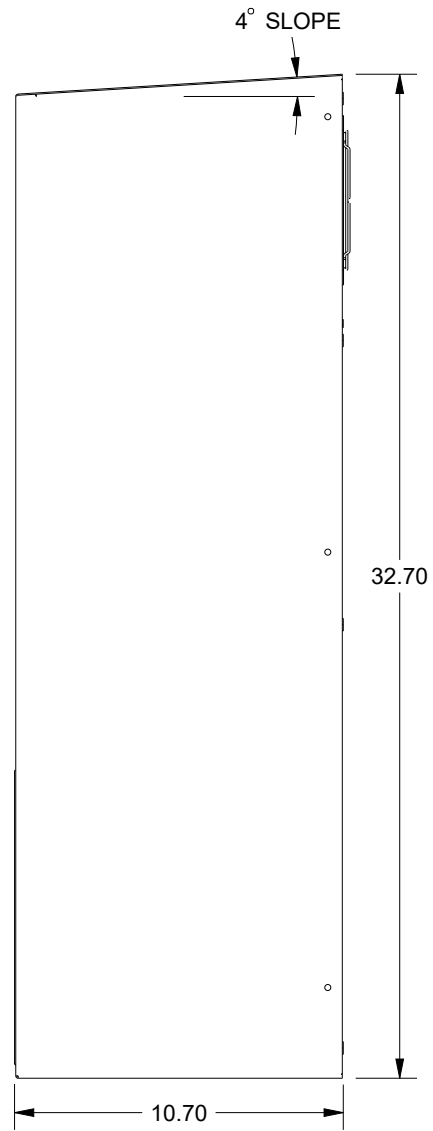

SAGINAW CONTROL & ENGINEERING

SCE-AC1870B230VSS

MOUNTING PATTERN