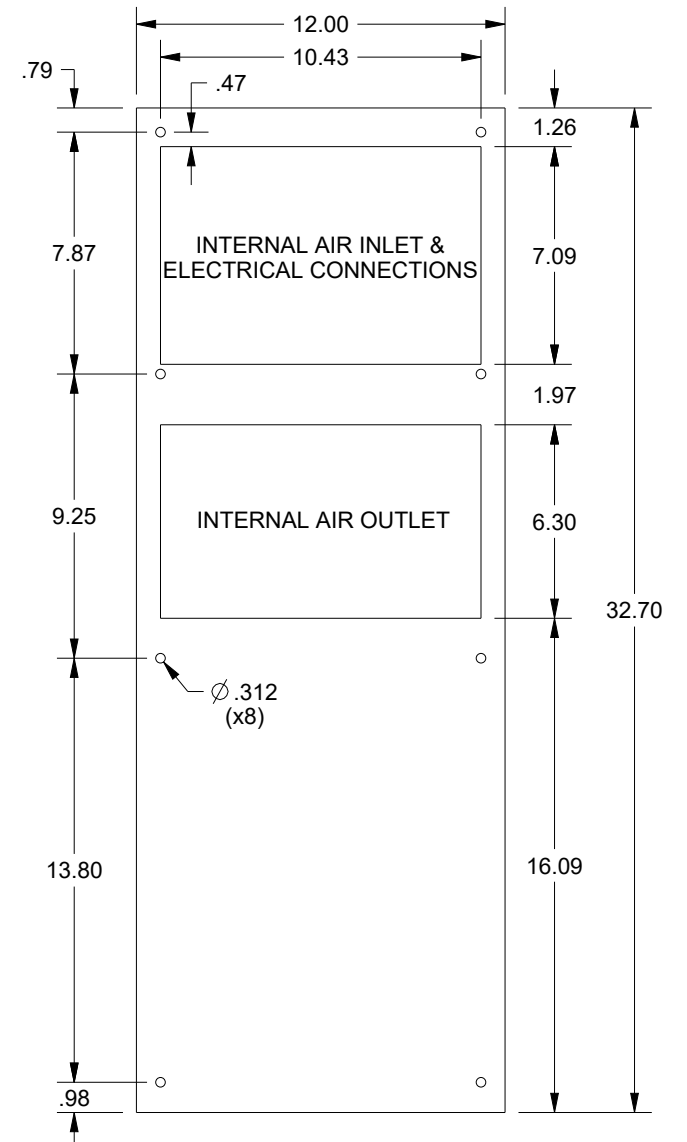

SAGINAW CONTROL & ENGINEERING

SCE-AC1870B120VSS

MOUNTING PATTERN