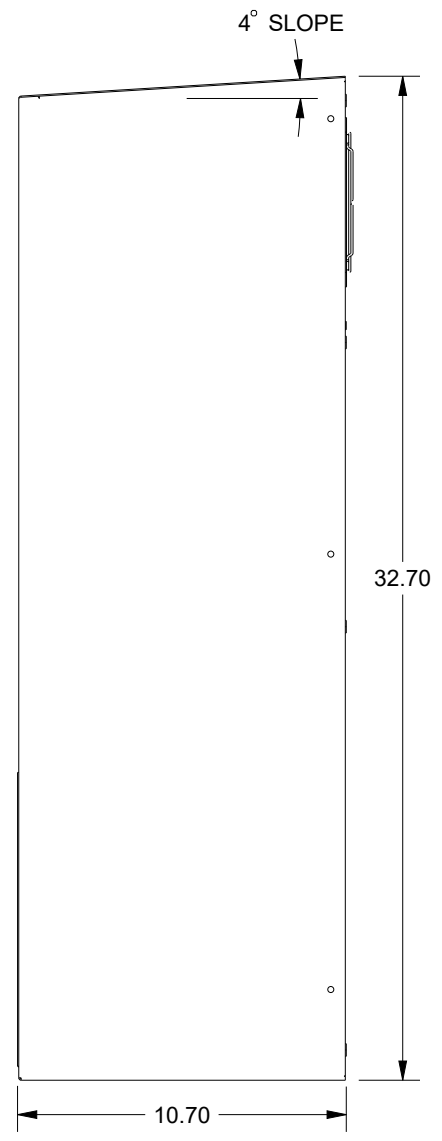

SAGINAW CONTROL & ENGINEERING

SCE-AC1870B120VSS

MOUNTING PATTERN