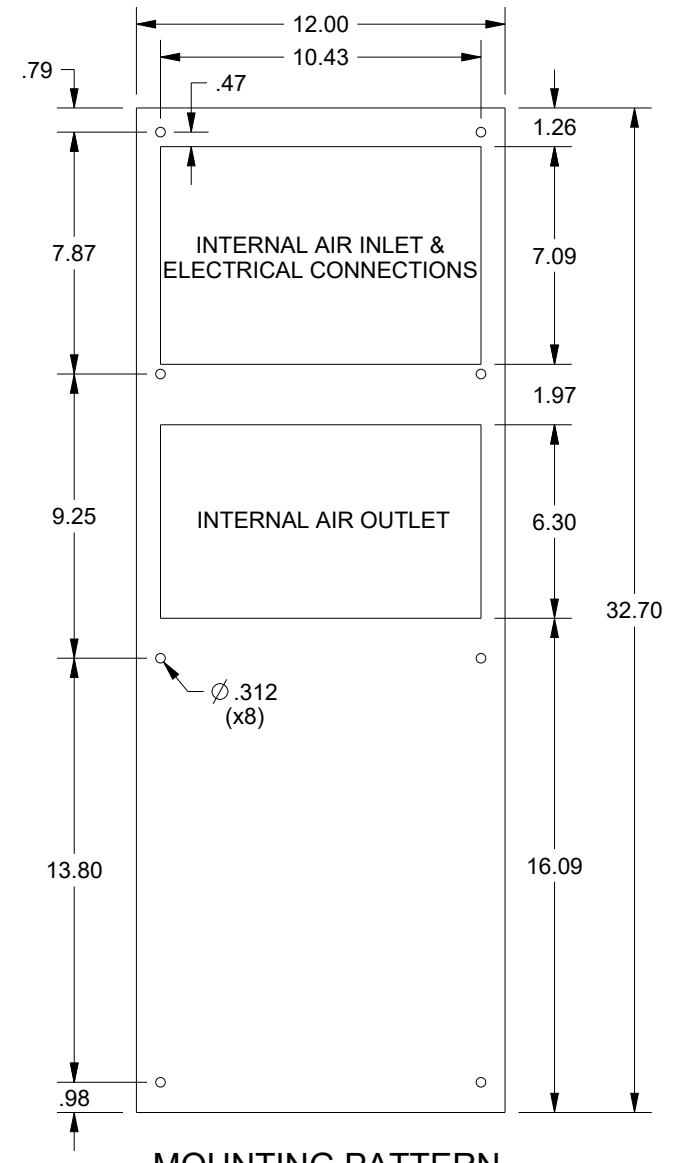

SAGINAW CONTROL & ENGINEERING

SCE-AC1870B120VSS6

MOUNTING PATTERN