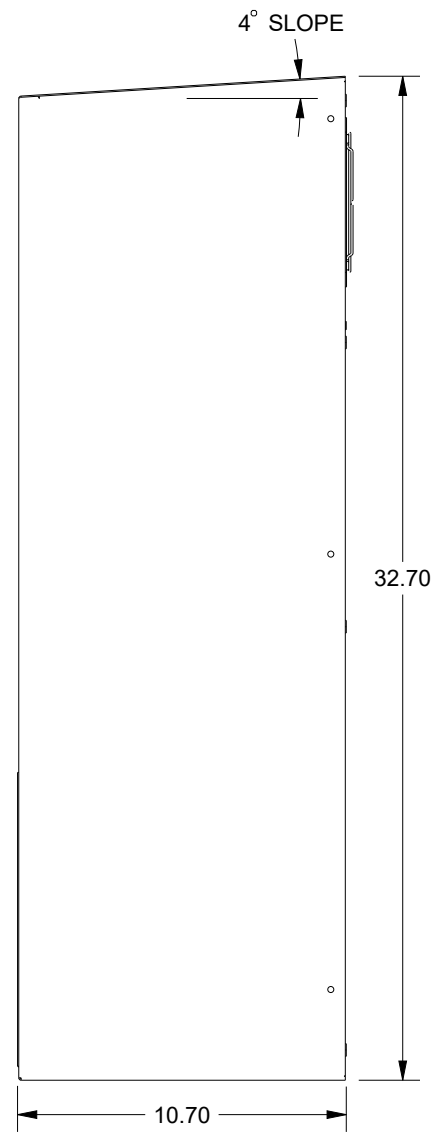

SAGINAW CONTROL & ENGINEERING

SCE-AC1870B120VSS6

MOUNTING PATTERN