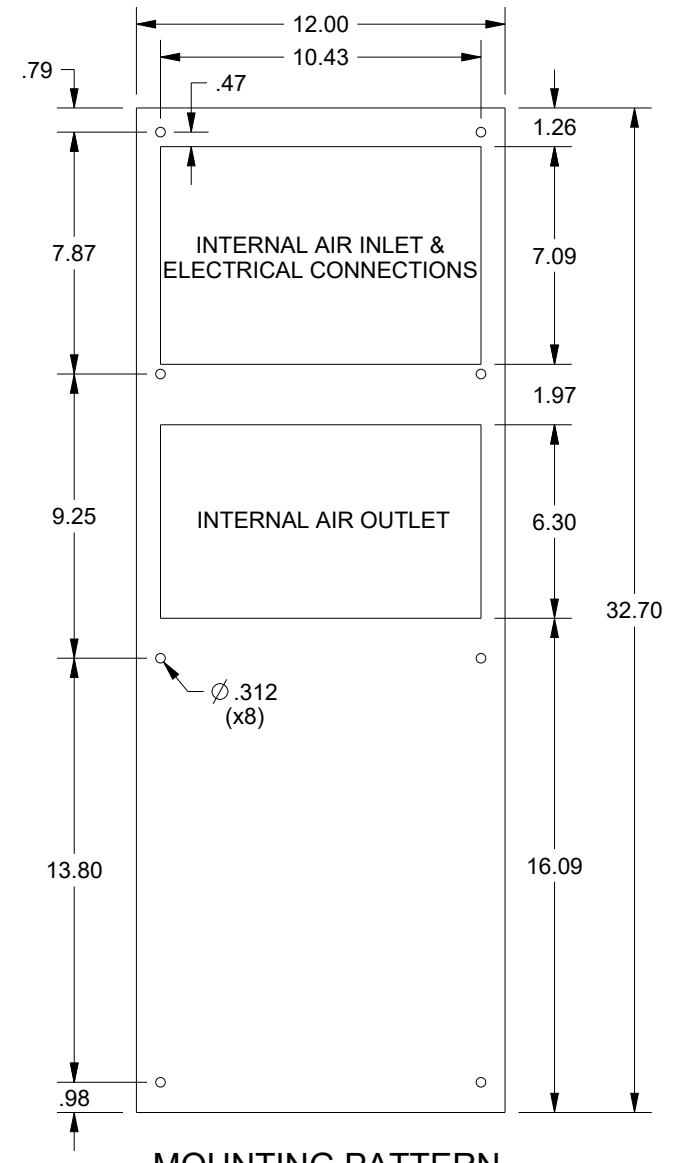

## SCE-AC1870B120V

MOUNTING PATTERN