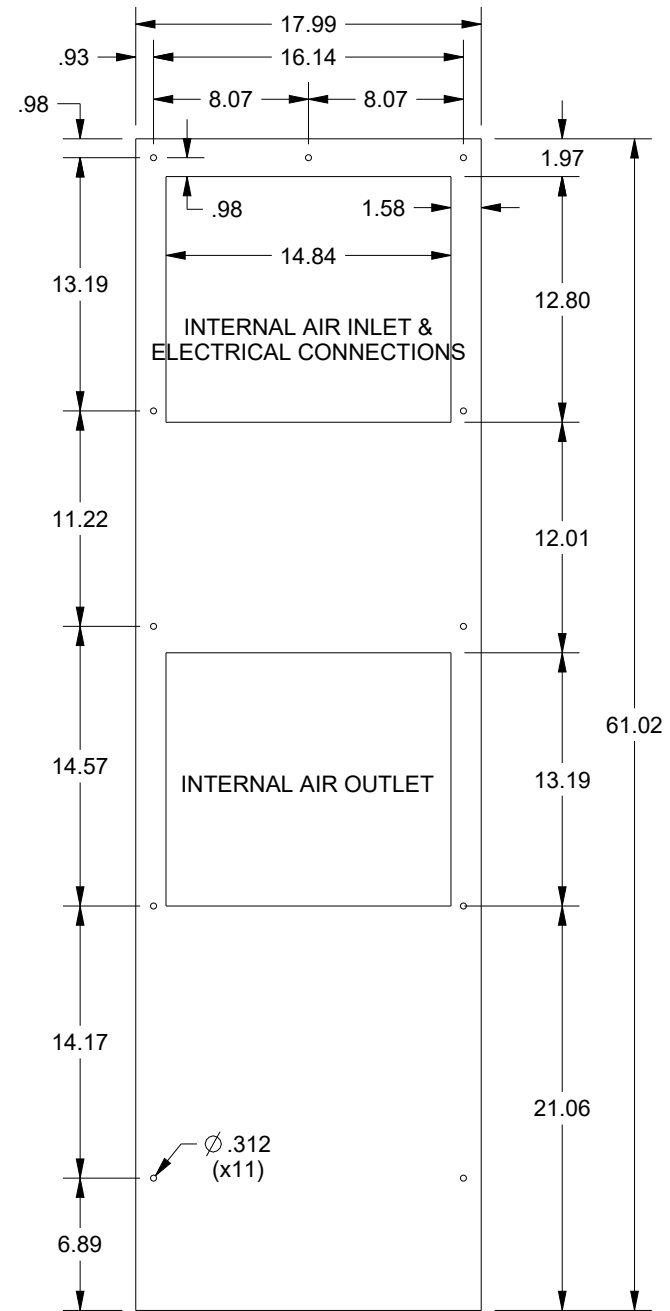

SAGINAW CONTROL & ENGINEERING

SCE-AC13650B460V3SS

MOUNTING PATTERN