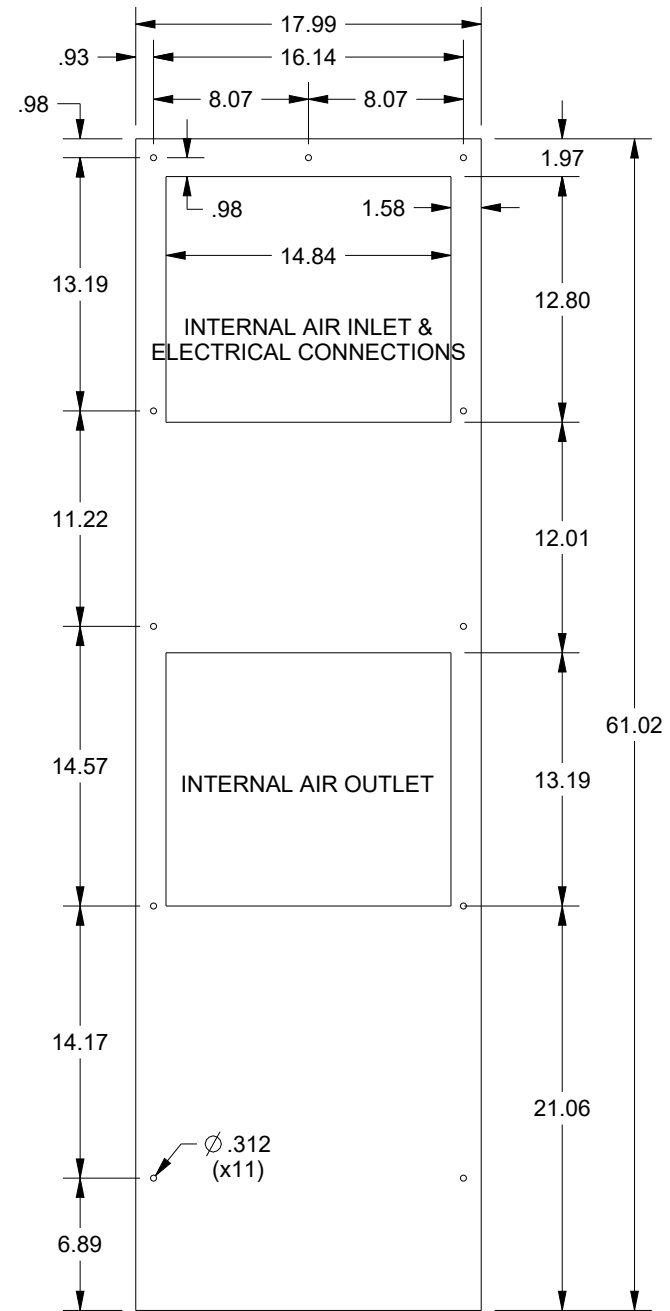

SAGINAW CONTROL & ENGINEERING

SCE-AC13650B460V3SS6

MOUNTING PATTERN