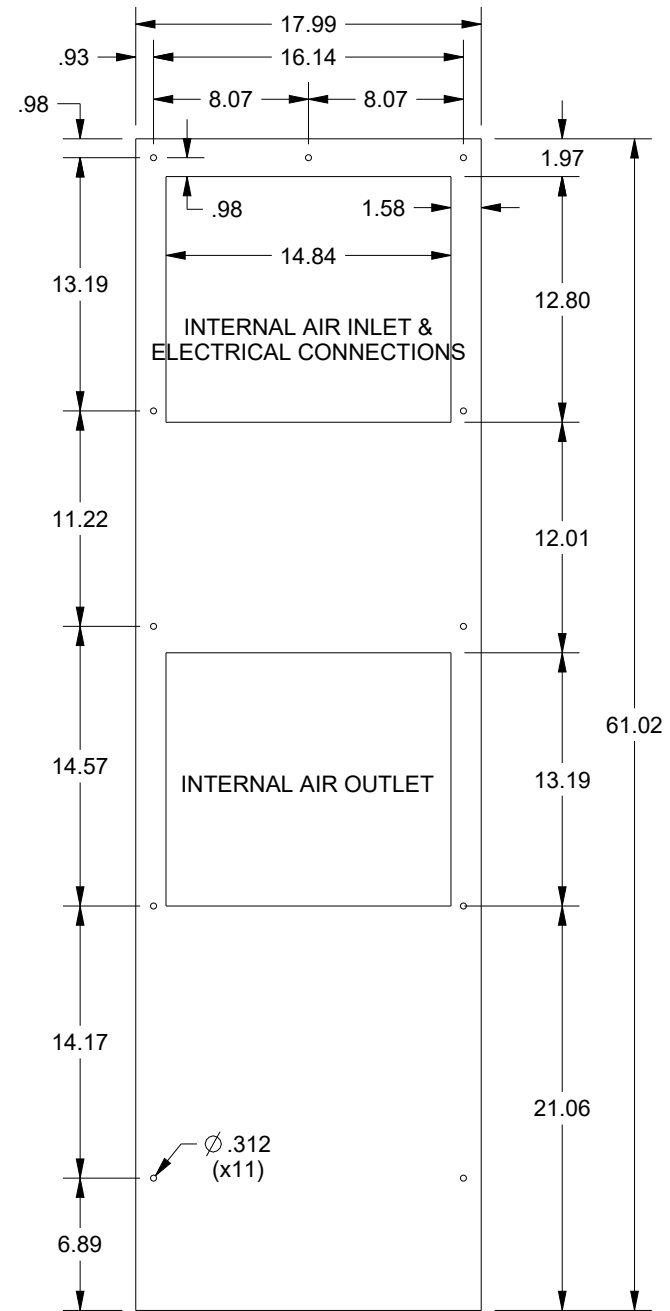

SAGINAW CONTROL & ENGINEERING

SCE-AC13650B460V3

MOUNTING PATTERN