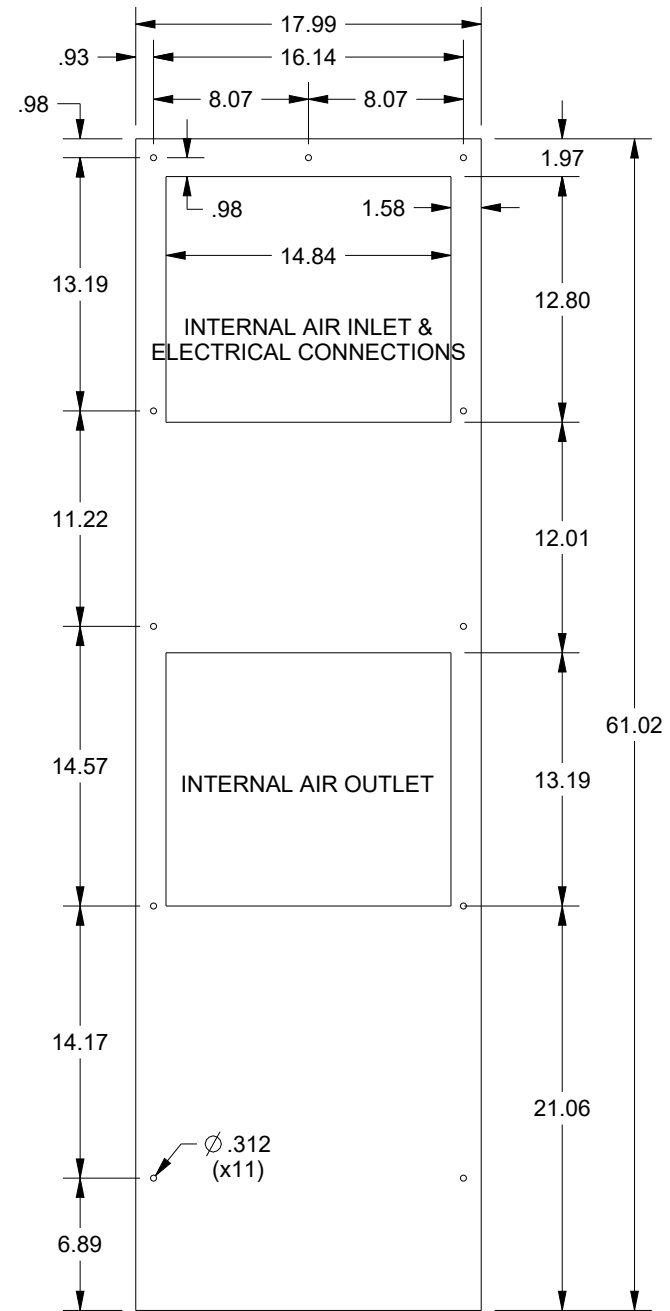

## SCE-AC13650B230VSS

MOUNTING PATTERN