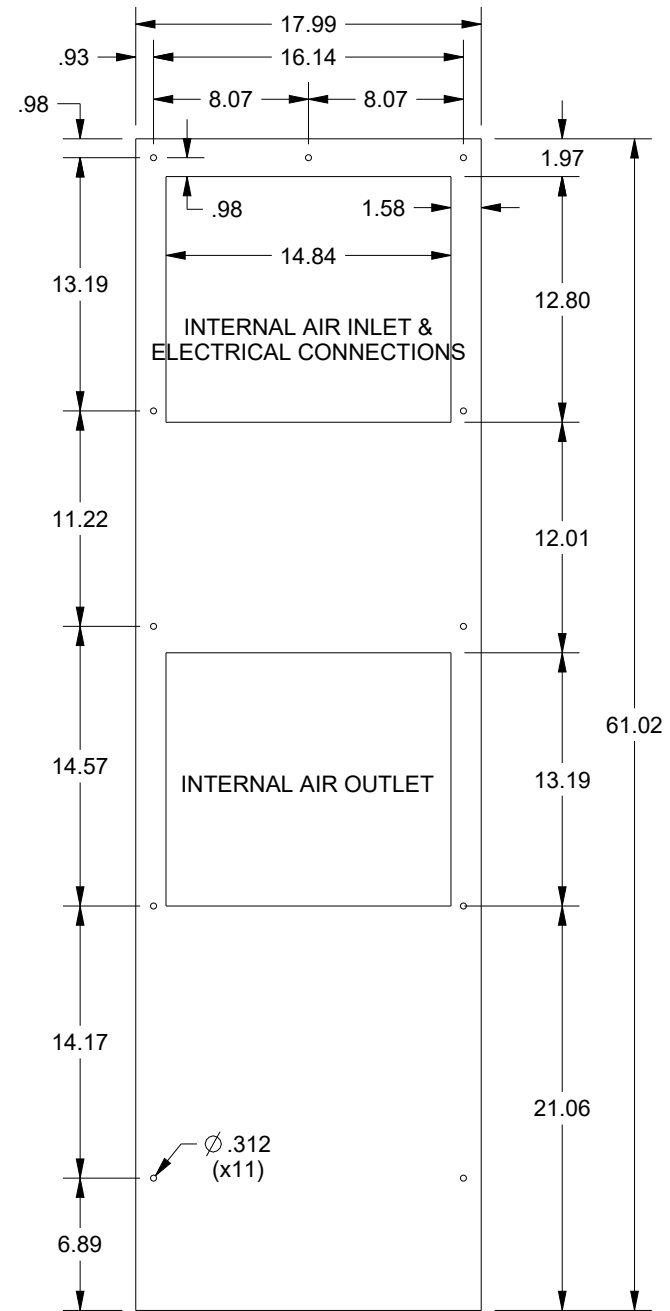

SAGINAW CONTROL & ENGINEERING

SCE-AC13650B230V

MOUNTING PATTERN