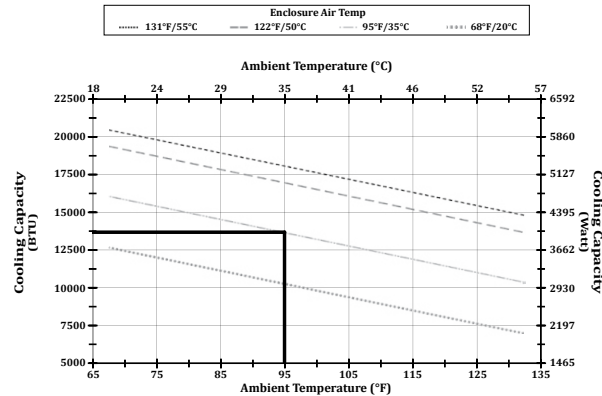

Electrical

- cULus Listed
- CE
- Surge protected and EMI compliant - IEC61000 and CE requirement

Finish

Powder coated steel cover RAL 7035 River Texture over Aluzinc coated steel.
SS units: #4 brushed finish 304 Stainless Steel cover and frame.
SS6 units: #4 brushed finish 316 Stainless Steel cover.

IS19 Industry Standards

UL Recognized Type 3, 3R, 4 & 12
IEC 60529 IP56

IS20 Industry Standards

UL Recognized Type 3, 3R, 4, 4X & 12
IEC 60529 IP56

Catalog No.	BTU 95° @ 95°	Enclosure Heating Capacity (W)	Hz	Voltage	Line Amps	Startup Amps	Industry Standard
SCE-AC13650B230V	13650	2000 W	50/60	230V	8.30	50.00	IS19
SCE-AC13650B460V3	13650	2000 W	50/60	460V (3~)	5.60	25.00	IS19
Stainless Steel Type 304							
SCE-AC13650B230VSS	13650	2000 W	50/60	230V	8.30	50.00	IS20
SCE-AC13650B460V3SS	13650	2000 W	50/60	460V (3~)	5.60	25.00	IS20
Stainless Steel Type 316							
SCE-AC13650B230VSS6	13650	2000 W	50/60	230V	8.30	50.00	IS20
SCE-AC13650B460V3SS6	13650	2000 W	50/60	460V (3~)	5.60	25.00	IS20

356