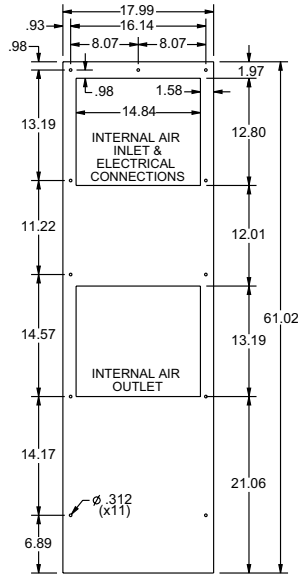

ENVIRO-THERM® AIR CONDITIONERS

TECHNICAL DATA

MOUNTING PATTERN