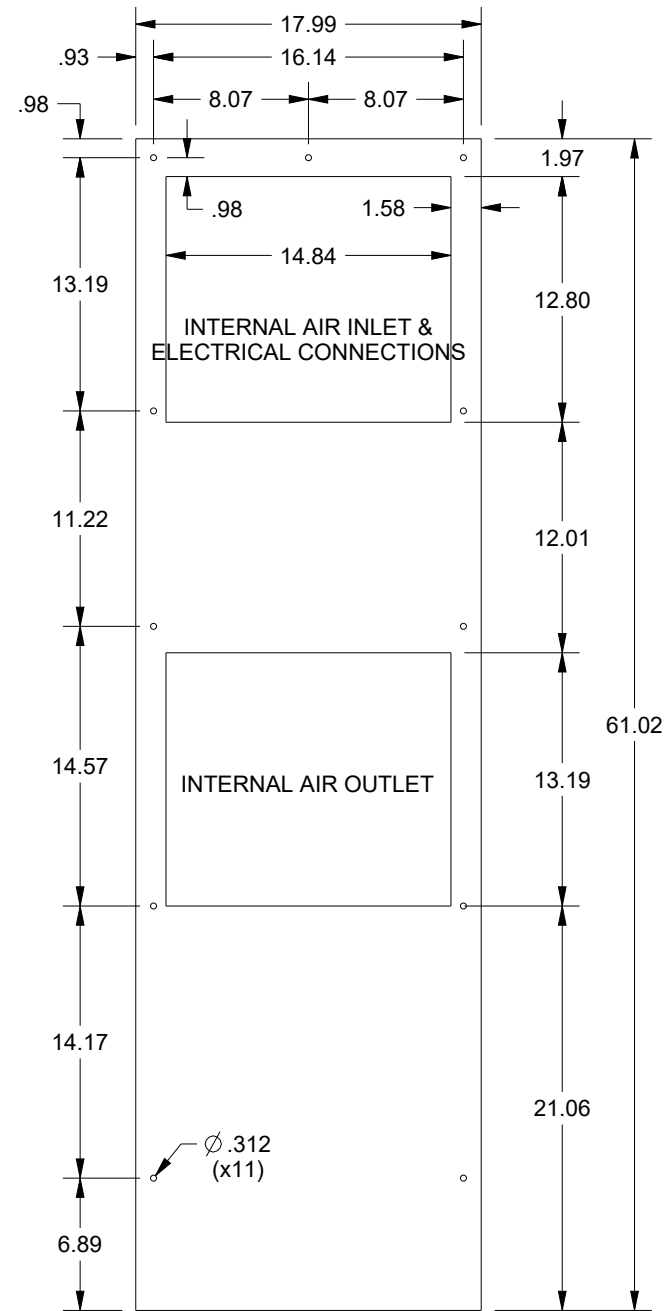

SAGINAW CONTROL & ENGINEERING

SCE-AC10200B460V3SS6

MOUNTING PATTERN