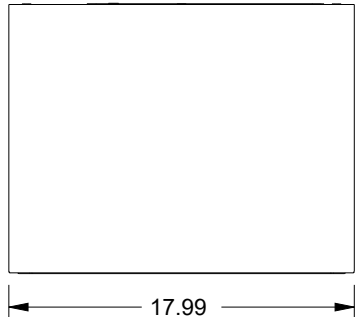

SAGINAW CONTROL & ENGINEERING

SCE-AC10200B230VSS6

MOUNTING PATTERN