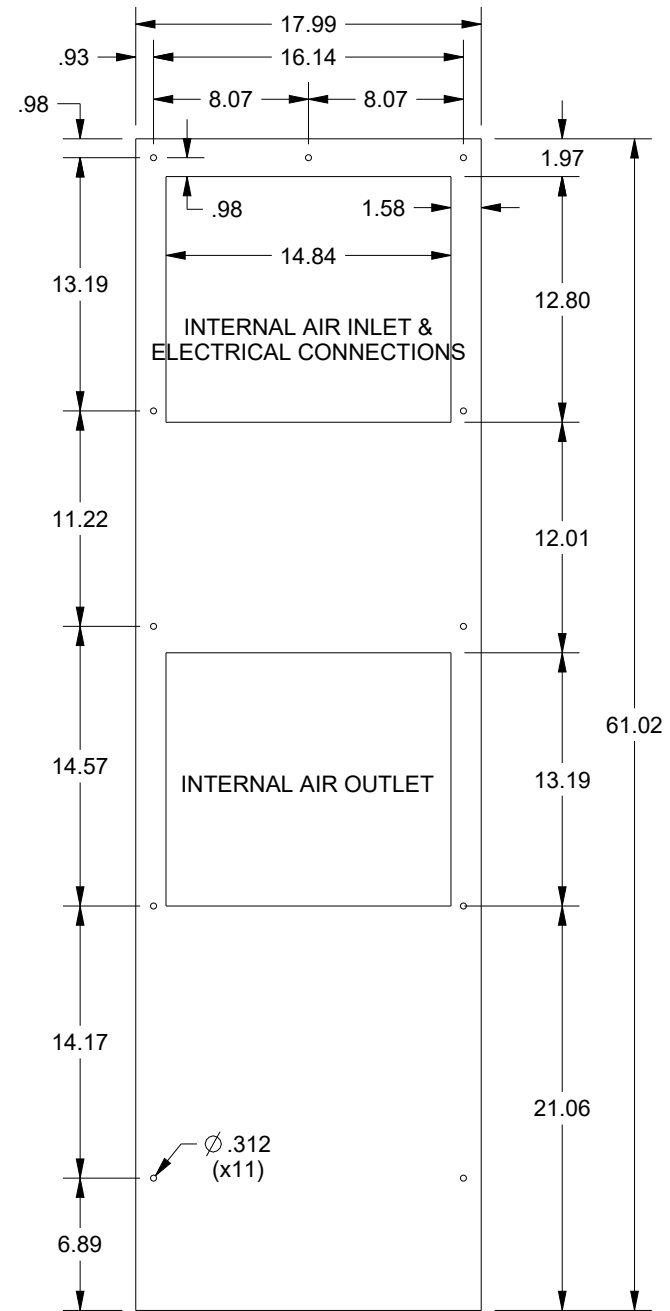

SAGINAW CONTROL & ENGINEERING

SCE-AC10200B230VSS6

MOUNTING PATTERN