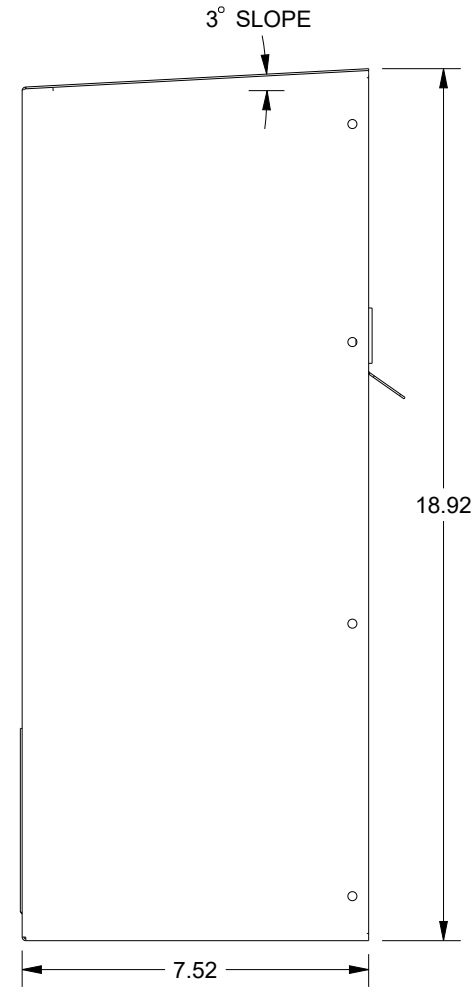

SAGINAW CONTROL & ENGINEERING

SCE-AC1000B230VSS

MOUNTING PATTERN