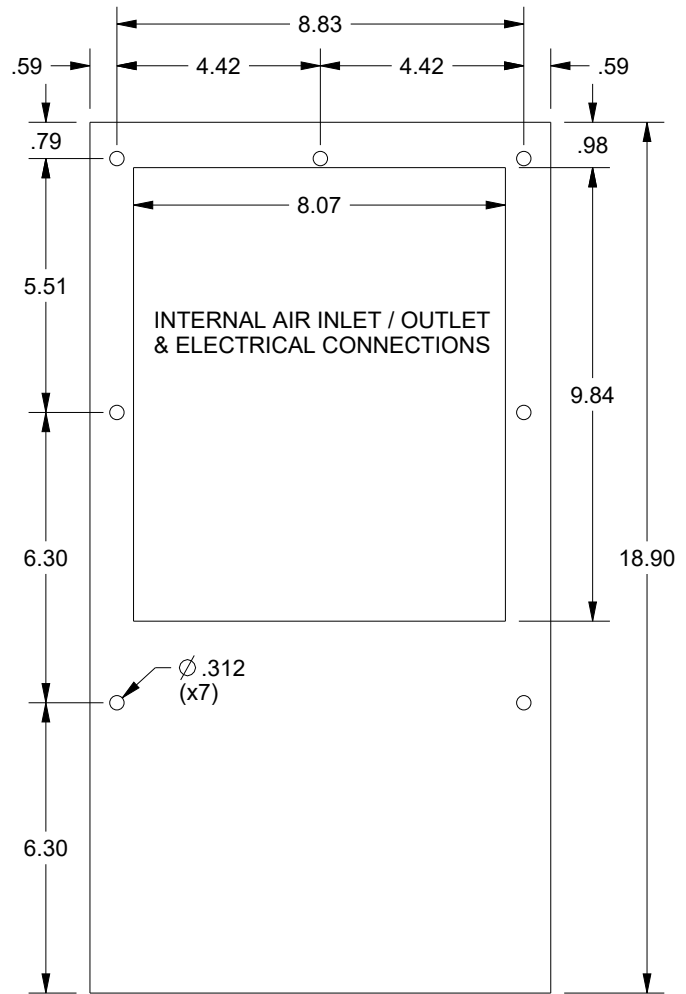

SAGINAW CONTROL & ENGINEERING

SCE-AC1000B230VSS

MOUNTING PATTERN