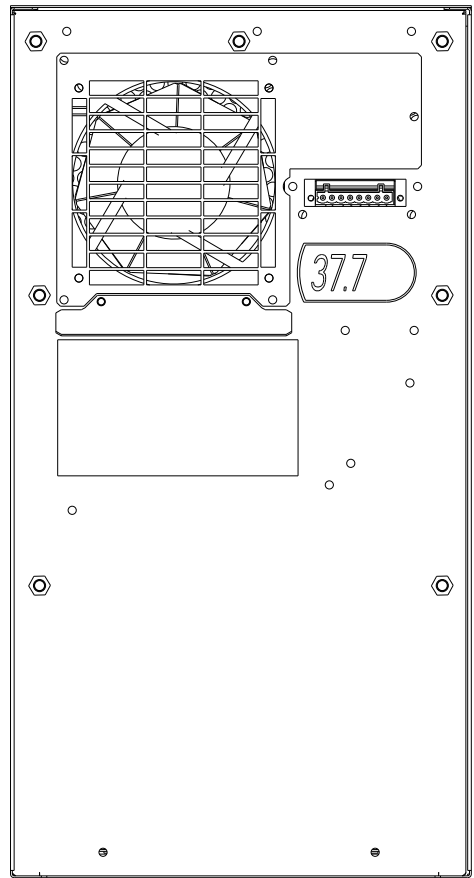

SAGINAW CONTROL & ENGINEERING

SCE-AC1000B230VSS

MOUNTING PATTERN