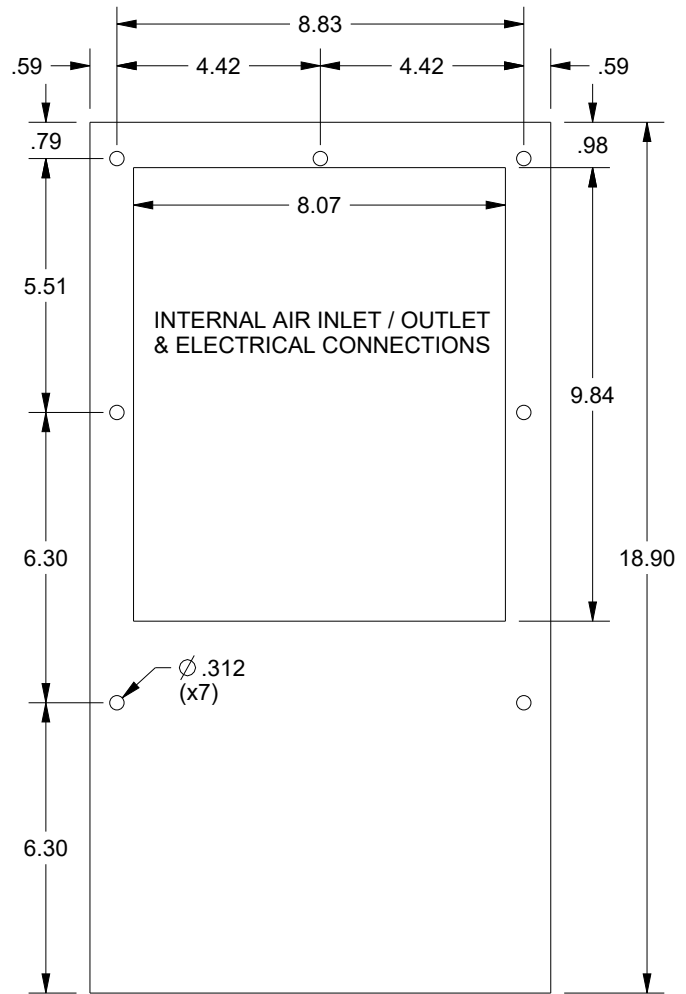

## SCE-AC1000B120VSS

MOUNTING PATTERN