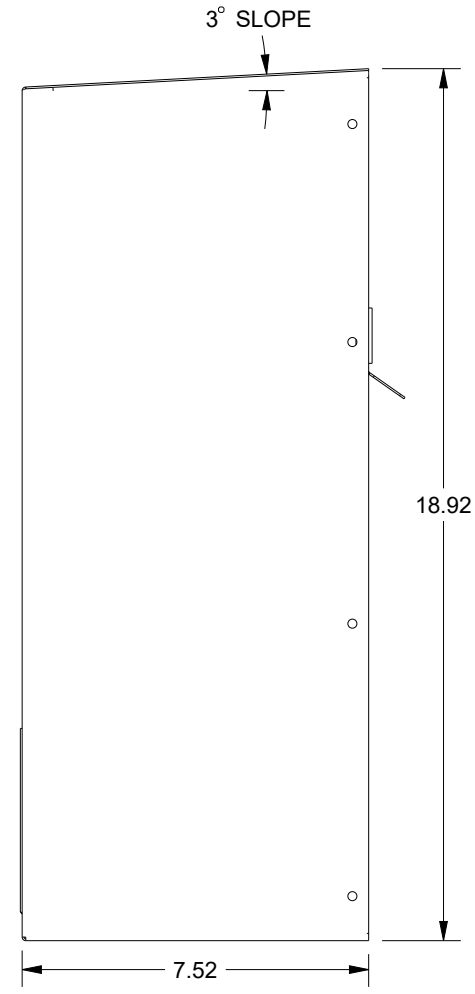

SAGINAW CONTROL & ENGINEERING

SCE-AC1000B120V

MOUNTING PATTERN