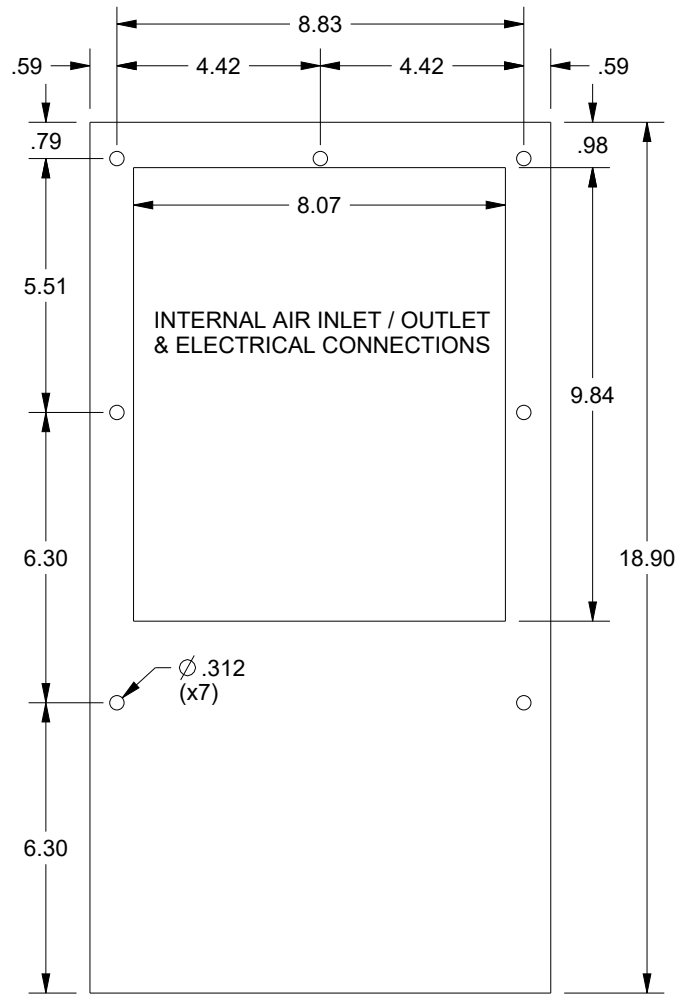

SAGINAW CONTROL & ENGINEERING

SCE-AC1000B120V

MOUNTING PATTERN