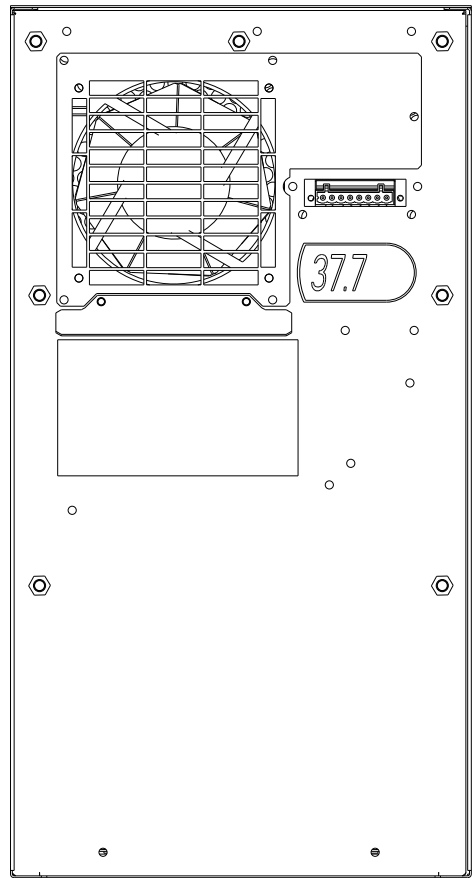

SAGINAW CONTROL & ENGINEERING

SCE-AC1000B120V

MOUNTING PATTERN