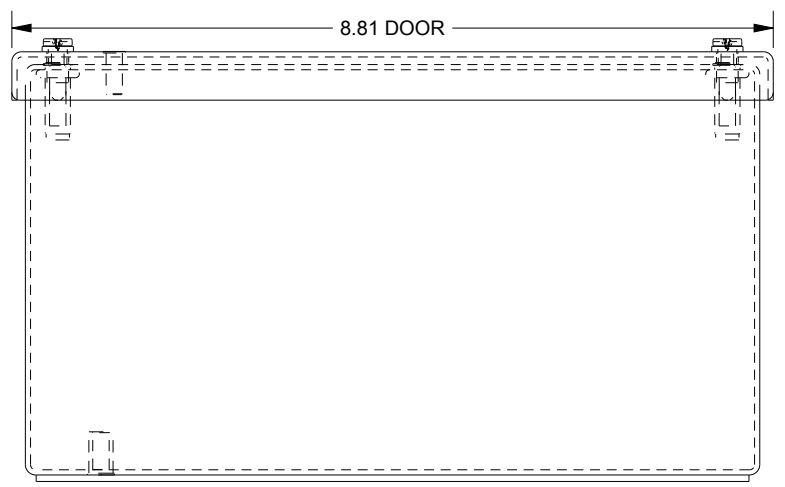

SAGINAW CONTROL & ENGINEERING SCE-9PBXI

TOP VIEW

BOTTOM VIEW

LEFT SIDE VIEW

FRONT VIEW

RIGHT SIDE VIEW

EXTERNAL REAR VIEW