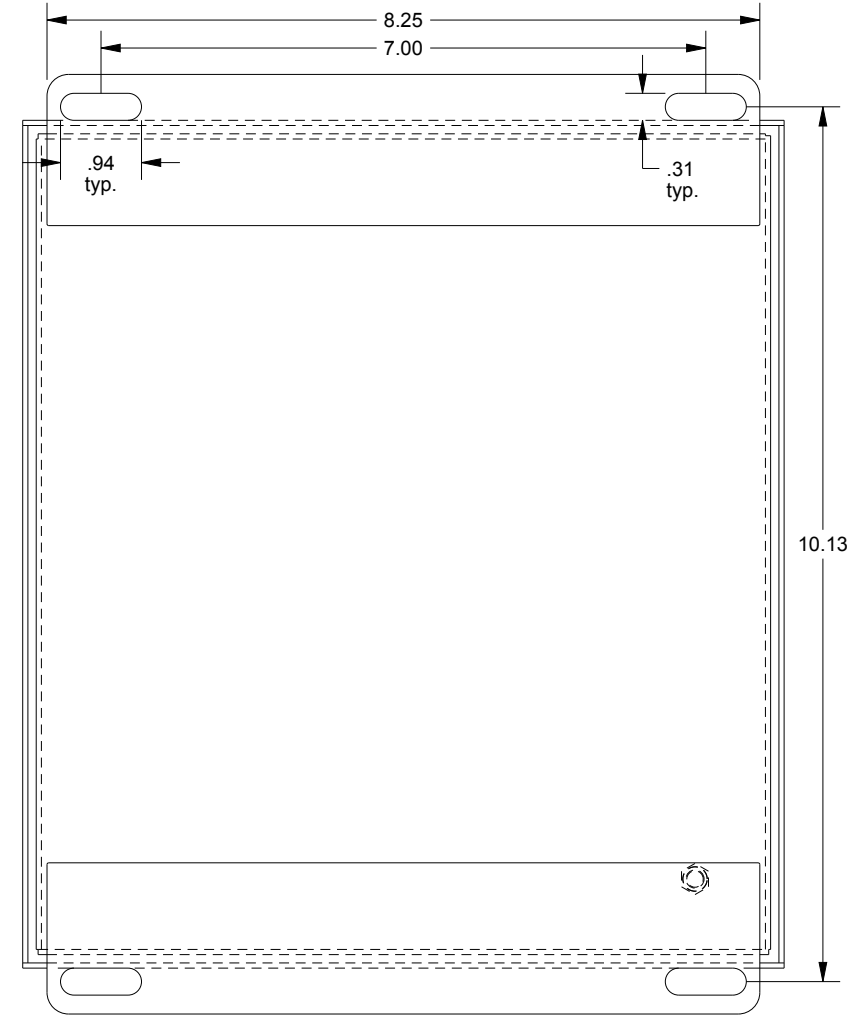

SAGINAW CONTROL & ENGINEERING SCE-9PBXI

TOP VIEW

BOTTOM VIEW

LEFT SIDE VIEW

FRONT VIEW

RIGHT SIDE VIEW

EXTERNAL REAR VIEW