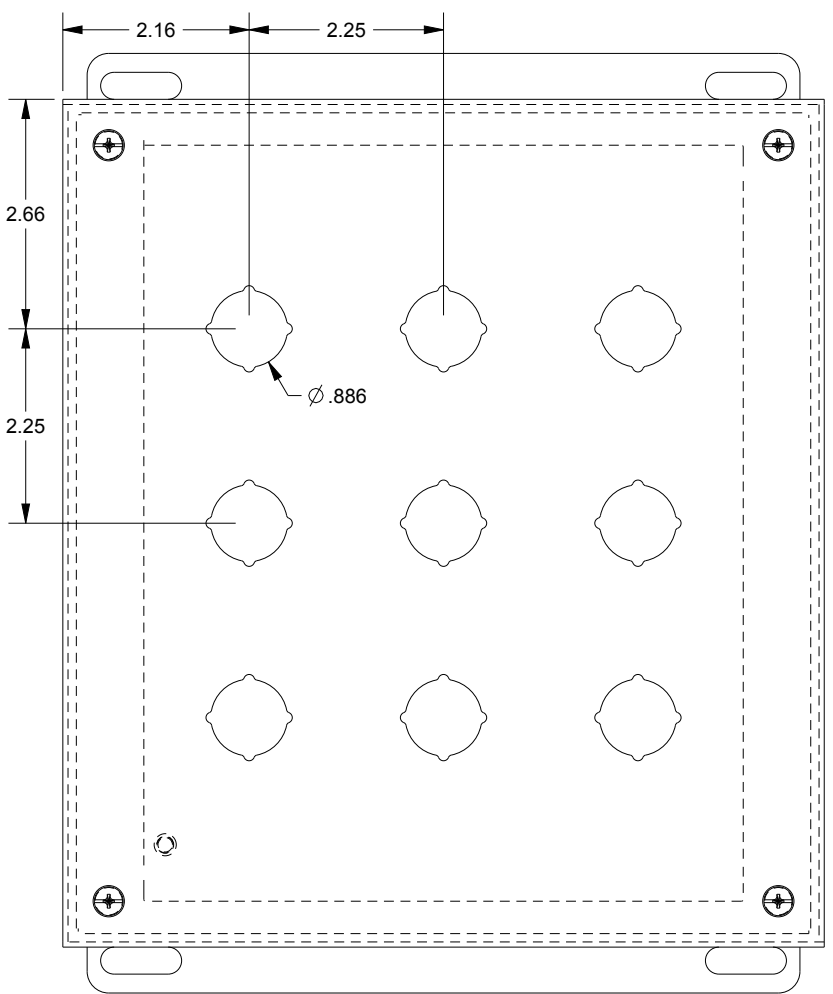

SAGINAW CONTROL & ENGINEERING SCE-9PBXI

TOP VIEW

BOTTOM VIEW

LEFT SIDE VIEW

FRONT VIEW

RIGHT SIDE VIEW

EXTERNAL REAR VIEW