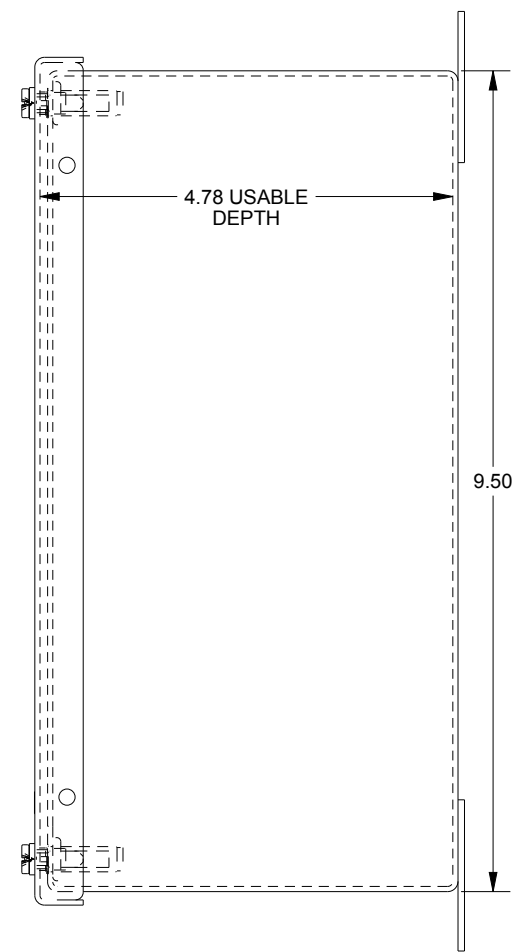

SAGINAW CONTROL & ENGINEERING SCE-9PBXI

TOP VIEW

BOTTOM VIEW

LEFT SIDE VIEW

FRONT VIEW

RIGHT SIDE VIEW

EXTERNAL REAR VIEW