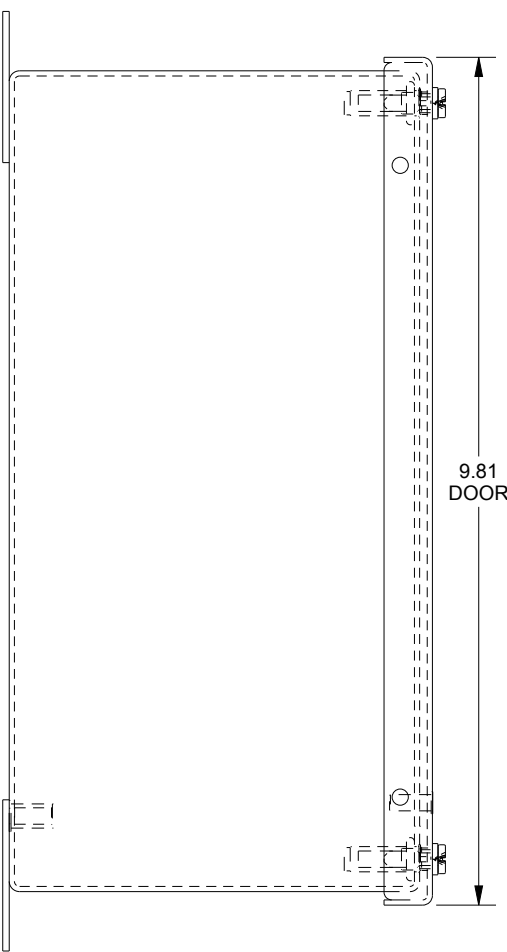

SAGINAW CONTROL & ENGINEERING SCE-9PBXI

TOP VIEW

BOTTOM VIEW

LEFT SIDE VIEW

FRONT VIEW

RIGHT SIDE VIEW

EXTERNAL REAR VIEW