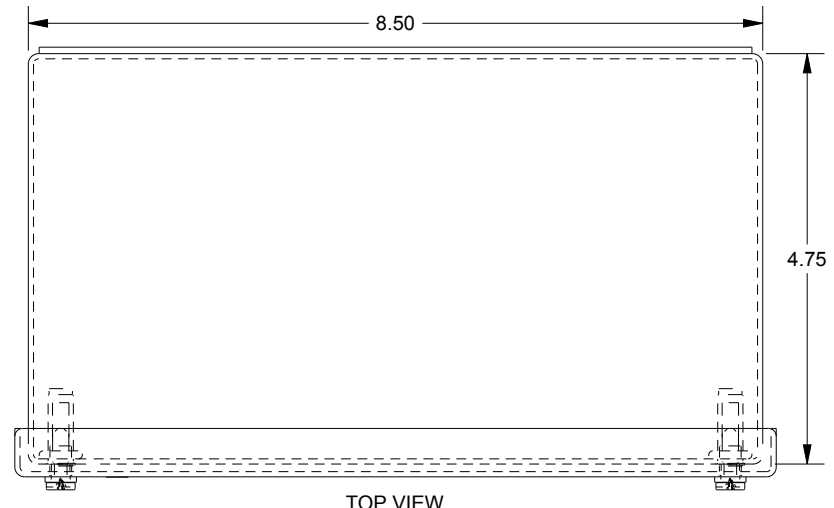

SAGINAW CONTROL & ENGINEERING SCE-9PBXI

TOP VIEW

BOTTOM VIEW

LEFT SIDE VIEW

FRONT VIEW

RIGHT SIDE VIEW

EXTERNAL REAR VIEW